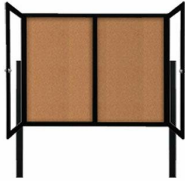

Freestanding Outdoor Enclosed Bulletin Board 84x36 with Posts (2 DOORS)

FOR CURRENT PRICING, VISIT THE ID # LISTED ABOVE

Product Details

- Outdoor Enclosed Bulletin Board
- Aluminum Display Cabinet Construction
- Free Standing with 2 Posts (8 Foot)
- Corner Style: **Mitered Corners with Radius Edges**
- 2 Door Bulletin Board
- Sleek frame with **Radius Edges** accentuates messages
- Overall Corkboard Case Size: **84" Wide x 36" High**
- Full length piano hinges support each door
- Lockable Bulletin Board
- Security cam-lock on the front of each door (2 keys included)
- Overall Display Case Depth: 4"
- Interior Useable Depth: 2 5/8"
- 4 outdoor treated metal frame finishes
- Display Case Orientation: **LANDSCAPE**
- Break Resistant Acrylic Window (Lexan)
- Self sealing natural cork interior
- Weep holes provided on bottom to reduce condensation build-up
- Weather resistant aluminum backing with silicone sealant
- **Free Shipping 84x36 Outdoor Display Case w 2 Doors and Radius Edge**
- **Call to Buy Custom Outdoor Bulletin Board Stands w 1, 2 or 3 Doors**

Post Specifications

- Post Dimensions: 2" x 2" x 96" (8 Feet High)
- Posts are attached to the case through the sides. Pre-drilled holes will be provided on the posts for easy display case mounting
- Posts should be secured at least 3 feet into the ground for proper support.

WHAT ARE OUTDOOR POSTS? ()

Ordering Options

- Vinyl covering over corkboard
- Plastic Clear or Multi-Color Push Pins (100 per box)
- **Door Window: Break Resistant or Tempered Glass**
 - Break Resistant Acrylic: 1/8" thick, lightweight (Standard)
 - 1/4" Tempered Glass for public environments and locations that require this added safety feature. (Upcharge)
 - If chosen we will use our heavy duty door that will change one of 2 dimensions by 1/2". We will contact you if you do not indicate which dimension you would like adjusted in your order notes.
 - The viewable area can decrease by 1/2" or the overall size can be increased by 1/2".