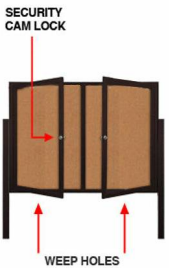

Lighting Information

- LED strip lights are positioned on top to shine down
- Electric Cord: 3-wire center back exit (electrician needed for hardwiring)

Post Specifications

- Post Dimensions: 2" x 2" x 96" (8 Feet High)
- Posts are attached to the case through the sides. Pre-drilled holes will be provided on the posts for easy display case mounting
- Posts should be secured at least 3 feet into the ground for proper support.

Ordering Options

- Vinyl covering over corkboard
- Plastic Clear or Multi-Color Push Pins (100 per box)
- **Door Window: Break Resistant or Tempered Glass**
 - Break Resistant Acrylic: 1/8" thick, lightweight (Standard)
 - 1/4" Tempered Glass for public environments and locations that require this added safety feature. (Upcharge)
 - If chosen we will use our heavy duty door that will change one of 2 dimensions by 1/2". We will contact you if you do not indicate which dimension you would like adjusted in your order notes.
 - The viewable area can decrease by 1/2" or the overall size can be increased by 1/2".