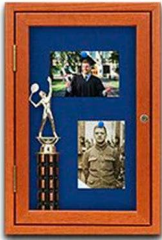

## Value Line Memory Box | 12 x 18 Wall Display Case - 4" Deep

FOR CURRENT PRICING, VISIT THE ID # LISTED ABOVE

### Product Details

- **SwingCase Value Line Memory Boxes**
- **Indoor Enclosed Memory Box**
- **For Senior Living Memory Care Facilities**
- **12" x 18" Memory Box Size**
- **Ideal for Displaying Photos, Letters, Thin Items + objects**
- **Wooden Frame Memory Display Case**
- Sleek, Durable Wood Frame with Mitered Corners
- Wall Mount Memory Box Shadow Box Display Case
- Single Door Display Cabinet
- Hinged Front Door (opens right to left)
- Bulletin Board with Natural Cork Board
- Lock and Key Closure
- **Portrait Display Case**
- **12" W x 18" H x 4" is the Outside Memory Boxes Dimension**
- Overall Cabinet Exterior Depth: **4"**
- Usable Interior Depth: **3 5/8"**
- **3 wood frame finishes:** Walnut, Light Oak, and Cherry
- **Optional: 10 Fabric Covered Cork Board Colors**
- **Optional: 4 Painted Cork Colors**
- Break Resistant Acrylic: Ideal for Indoor public environments
- Case must be **surface mounted** on the wall
- Mount by drilling holes through the inside of the backer board (in each corner). Or purchase our optional mounting kit.
- **Optional Wall Mounting Hardware Available**
- **Wood Framed Memory Box Display Cases for INDOOR USE!**
- **Call for Custom Memory Box Sizes**