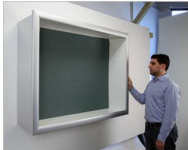

Large LED Lighted Shadow Box Display Case 8" Deep + Corkboard | SwingFrame SUPER WIDE-FACE Metal Frame 25 Sizes

FOR CURRENT PRICING, VISIT THE ID # LISTED ABOVE

Product Details

- 8-Inch Deep Shadow Box with LED Lighting
- SwingFrame Designer Wall Shadow Box Display Cases
- Bold Super Wide Face Metal Frame Profile
- Cork Bulletin Board Interior Backing
- LED Lighted Cork Board Shadow Box Display Case
- UL Approved LED Strip Lighting Rated 50,000 Hrs
- Super Wide Face Metal Frame Profile
- Bold, 2 3/8" Wide Slightly Curved Aluminum Profile
- 8-Inch Deep Shadow Box - Usable Interior Cabinet Space
- Durable Aluminum Frame Profile
- Swing Open, Wall Mount Hinged Shadow Box
- Concealed Hinges and Sliding Gravity Lock
- Empty Shadow Box with Tan Corkboard
- Patented swing-open display frame system (opens right to left)
- Usable Interior Cabinet Depth: 8"
- Overall Shadow Box Depth: 9 1/2"
- Two Most Popular Metal Frame Finishes: Satin Silver or Satin Black
- Exterior Box Sides: Black Laminate
- Backing Board: 1/4" Natural Cork Mounted on 1/4" Fiberboard
- **Optional:** Fabric Covered Bulletin Board in Various Colors
- Break-Resistant Clear Acrylic Window
- Choose Portrait or Landscape Orientation
- Installs Easily: Mounting Hardware (Z-Bar) Included
- Large Shadow Boxes **Ship Fully Assembled**
- 25+ Large Shadow Box Sizes
- **Free Shipping** on Many Large Shadow Box Sizes: See List
- SwingFrame Wall Shadow Boxes **for Indoor Use Only**
- Contact Us for Custom SwingFrame Shadow Box Display Cases

Ordering Options

- Frame Orientation: Portrait or Landscape
- Interior Box Finish: White or Black Melamine | or Silver Metal Laminate
- Side Plunge Lock & Key
- (6) Fabric Colors

Lighting Specifications

INSIDE PERIMETER (ALL 4 SIDES)

For this option we place an LED strip light along the entire Perimeter of the interior display case. The light will shine from all 4 sides of the interior case, bringing more light intensity to the contents being displayed inside.