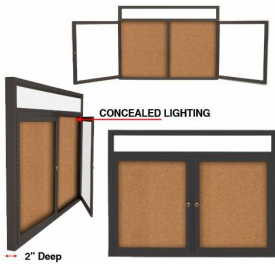

72 x 36 INDOOR Enclosed Bulletin Boards with Lights (3 DOORS)

FOR CURRENT PRICING, VISIT THE ID # LISTED ABOVE

Product Details

- Indoor Enclosed Bulletin Board
- LED Lighted Bulletin Board Display
- Aluminum Display Case Construction w Mitered Corners
- 3 Door Lockable Bulletin Board
- Wall Mounted
- Overall Size: 72" Wide x 36" High
- Features full length piano hinges support each door
- Security cam-lock on the front of each door (3 keys included)
- Overall Depth: 3 1/8"
- Interior Useable Depth: 1 5/8"
- 4 metal frame finishes
- Frame Orientation: 72x36 come standard in **LANDSCAPE**
- Break Resistant Lexan Clear Acrylic Windows
- Self healing natural cork interior
- 72x36 Lighted Bulletin Boards with 3 Doors For Indoor Use Only
- **Free Shipping** on 72x36 Indoor Bulletin Boards Lighted w 3 Doors
- **Call for Custom Bulletin Boards Enclosed Outdoor and Indoor**

Lighting Information

- LED strip lights are positioned on top to shine down
- Electric Cord: 3-wire center back exit (electrician needed for hardwiring)

Ordering Options

- Fabric covering over corkboard
- Painted Cork and Fabric Colors over Cork
- Plastic Clear or Multi-Color Push Pins (100 per box)
- **Door Window: Break Resistant or Tempered Glass**
 - Break Resistant Acrylic: 1/8" thick, lightweight (Standard)
 - 1/4" Tempered Glass for public environments and locations that require this added safety feature. (Upcharge)
 - If chosen we will use our heavy duty door that will change one of 2 dimensions by 1/2". We will contact you if you do not indicate which dimension you would like adjusted in your order notes.
 - The viewable area can decrease by 1/2" or the overall size can be increased by 1/2".

Model	Overall Size	Viewable Area (per door)	Number of Doors	Ships Via	Weight
SCIBBL234-7236-3D	72" Wide x 36" High	30 3/4" x 42"	3	Freight	75 LBS