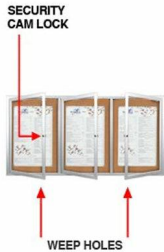

- Fabric covering over corkboard
- Painted Cork and Fabric Colors over Cork
- Plastic Clear or Multi-Color Push Pins (100 per box)
- **Door Window: Break Resistant or Tempered Glass**
  - Break Resistant Acrylic: 1/8" thick, lightweight (Standard)
  - 1/4" Tempered Glass for public environments and locations that require this added safety feature. (Upcharge)
    - If chosen we will use our heavy duty door that will change one of 2 dimensions by 1/2". We will contact you if you do not indicate which dimension you would like adjusted in your order notes.
    - The viewable area can decrease by 1/2" or the overall size can be increased by 1/2".

Model	Overall Size	Viewable Area (per door)	Number of Doors	Ships Via	Weight
SCIBBL234-9624-3D	96" Wide x 24" High	27 3/16" x 18"	3	Freight	56 LBS