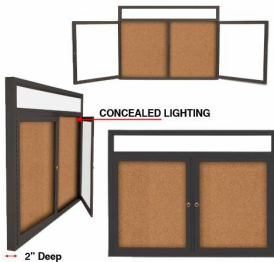

84 x 24 INDOOR Enclosed Bulletin Boards with Lights (2 DOORS)

FOR CURRENT PRICING, VISIT THE ID # LISTED ABOVE

Product Details

- Indoor Enclosed Bulletin Board
- LED Lighted Bulletin Board Display
- Aluminum Display Case Construction w Mitered Corners
- 2 Door Lockable Bulletin Board
- Wall Mounted
- Overall Size: 84" Wide x 24" High
- Features full length piano hinges support each door
- Security cam-lock on the front of each door (2 keys included)
- Overall Depth: 3 1/8"
- Interior Useable Depth: 1 5/8"
- 4 metal frame finishes
- Frame Orientation: 84x24 come standard in **LANDSCAPE**
- Break Resistant Lexan Clear Acrylic Windows
- Self healing natural cork interior
- 84x24 Lighted Bulletin Boards with 2 Doors For Indoor Use Only
- **Free Shipping** on 84x24 Indoor Bulletin Boards Lighted w 2 Doors
- **Call for Custom Bulletin Boards Enclosed Outdoor and Indoor**

Lighting Information

- LED strip lights are positioned on top to shine down
- Electric Cord: 3-wire center back exit (electrician needed for hardwiring)

Ordering Options

- Fabric covering over corkboard
- Painted Cork and Fabric Colors over Cork
- Plastic Clear or Multi-Color Push Pins (100 per box)
- **Door Window: Break Resistant or Tempered Glass**
 - Break Resistant Acrylic: 1/8" thick, lightweight (Standard)
 - 1/4" Tempered Glass for public environments and locations that require this added safety feature. (Upcharge)
 - If chosen we will use our heavy duty door that will change one of 2 dimensions by 1/2". We will contact you if you do not indicate which dimension you would like adjusted in your order notes.
 - The viewable area can decrease by 1/2" or the overall size can be increased by 1/2".

Model	Overall Size	Viewable Area (per door)	Number of Doors	Ships Via	Weight
SCIBBL234-8424	84" Wide x 24" High	36 3/4" x 18"	2	Freight	49 LBS