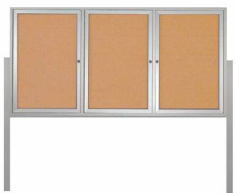

Freestanding 3 Door Outdoor Enclosed Bulletin Board 84x48 with Posts

FOR CURRENT PRICING, VISIT THE ID # LISTED ABOVE

Product Details

- Outdoor Enclosed Bulletin Board
- Free Standing Display Case
- 3 Door Bulletin Board Enclosed
- Weatherproof Aluminum Display Case Construction
- Corner Style: Classic Mitered Style
- Overall Cork Board Size: 84" Wide x 48" High
- Features full length piano hinges support each door
- Lockable Bulletin Board Cabinet
- Security cam-lock on the front of each door (3 keys included)
- Overall Depth: 3 1/8"
- Interior Useable Depth: 1 5/8"
- 4 outdoor treated frame finishes
- 84x48 display cabinet come standard in **LANDSCAPE** orientation
- Break Resistant Acrylic Window (Tempered Glass Optional)
- Self sealing natural cork interior
- Weep holes provided on cabinet bottom to reduce condensation
- Weather resistant aluminum backing with silicone sealant
- **FREE SHIPPING** on 84 x 48 Outdoor Display Case 2 Door with Posts
- **Call For Custom Outdoor Cork Board Display Cases**

Post Specifications

- Post Dimensions: 2" x 2" x 96" (8 Feet High)
- Posts are attached to the case through the sides. Pre-drilled holes will be provided on the posts for easy display case mounting
- Posts should be secured at least 3 feet into the ground for proper support.

[WHAT ARE OUTDOOR POSTS? \(\)](#)

Ordering Options

- Vinyl covering over corkboard
- Hard Plastic Push Pins: Clear or Multi-Color push pins (100 per box)
- **Door Window: Break Resistant or Tempered Glass**
 - Break Resistant Acrylic: 1/8" thick, lightweight (Standard)
 - 1/4" Tempered Glass for public environments and locations that require this added safety feature. (Upcharge)
 - If chosen we will use our heavy duty door that will change one of 2 dimensions by 1/2". We will contact you if you do not indicate which dimension you would like adjusted in your order notes.
 - The viewable area can decrease by 1/2" or the overall size can be increased by 1/2".