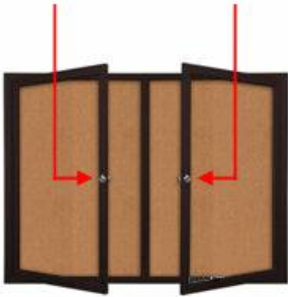

84 x 48 INDOOR Enclosed Bulletin Cork Boards 2 DOOR

FOR CURRENT PRICING, VISIT THE ID # LISTED ABOVE

Product Details

- Indoor Bulletin Board
- Wall Mounted
- 2 Door Enclosed Bulletin Board
- Aluminum Display Case Construction w Mitered Corners
- Overall Size: 84" Wide x 48" High
- Full length piano hinges support each door
- Locking Bulletin Board
- Security cam-lock on the front of each door (2 keys included)
- Overall Depth: 2"
- Interior Useable Depth: 5/8"
- 4 metal frame finishes
- Frame Orientation: 84x48 come standard in [LANDSCAPE](#)
- Break Resistant Clear Acrylic Windows
- Self sealing natural cork interior
- 84x48 Enclosed Bulletin Board 2 Doors **for Indoor Use Only**
- **Free Shipping** on 84x48 Indoor Enclosed Bulletin Boards 2 Doors
- **Call for Custom Enclosed Cork Bulletin Boards**

Ordering Options

- Fabric covering over corkboard
- Painted Cork and Fabric Colors over Cork
- Plastic Clear or Multi-Color Push Pins (100 per box)
- **Door Window: Break Resistant or Tempered Glass**
 - Break Resistant Acrylic: 1/8" thick, lightweight (Standard)
 - 1/4" Tempered Glass for public environments and locations that require this added safety feature. (Upcharge)
 - If chosen we will use our heavy duty door that will change one of 2 dimensions by 1/2". We will contact you if you do not indicate which dimension you would like adjusted in your order notes.
 - The viewable area can decrease by 1/2" or the overall size can be increased by 1/2".

SECURITY CAM LOCK

| Model | Overall Size | Viewable Area (per door) | Number of Doors | Ships Via | Weight |
|---------------|---------------------|--------------------------|-----------------|-----------|--------|
| SCIBB234-8448 | 84" Wide x 48" High | 37 1/4" x 43" | 2 | Freight | 85 LBS |