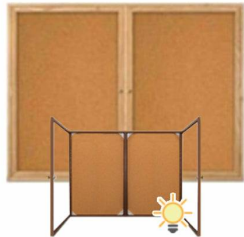

Model	Overall Size	Viewable Area (per door)	Number of Doors	Ships Via	Weight
SCBBIWL234-8424	84" Wide x 24" High	44 3/4" x 20 3/8"	2	Freight	43 LBS