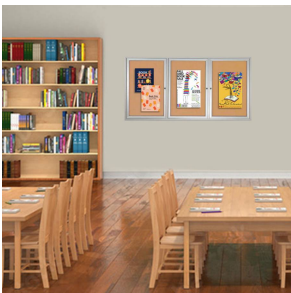

84 x 36 INDOOR Enclosed Bulletin Cork Boards 3 DOOR

FOR CURRENT PRICING, VISIT THE ID # LISTED ABOVE

Product Details

- **Indoor Bulletin Board**
- Wall Mounted
- 3 Door Enclosed Bulletin Board
- Aluminum Display Case Construction w Mitered Corners
- **Overall Size: 84" Wide x 36" High**
- Full length piano hinges support each door
- Locking Bulletin Board
- Security cam-lock on the front of each door (2 keys included)
- **Overall Depth: 2"**
- Interior Useable Depth: 5/8"
- 4 metal frame finishes
- Frame Orientation: 84x36 come standard in [LANDSCAPE](#)
- Break Resistant Clear Acrylic Windows
- Self sealing natural cork interior
- 84x36 Enclosed Bulletin Board 3 Doors **for Indoor Use Only**
- **Free Shipping** on 84x36 Indoor Enclosed Bulletin Boards 3 Doors
- **Call for Custom Enclosed Cork Bulletin Boards**

Ordering Options

- Fabric covering over corkboard
- Painted Cork and Fabric Colors over Cork
- Plastic Clear or Multi-Color Push Pins (100 per box)
- **Door Window: Break Resistant or Tempered Glass**
 - Break Resistant Acrylic: 1/8" thick, lightweight (Standard)
 - 1/4" Tempered Glass for public environments and locations that require this added safety feature. (Upcharge)
 - If chosen we will use our heavy duty door that will change one of 2 dimensions by 1/2". We will contact you if you do not indicate which dimension you would like adjusted in your order notes.
 - The viewable area can decrease by 1/2" or the overall size can be increased by 1/2".