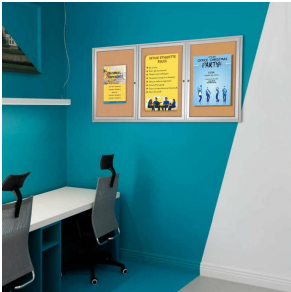

84 x 36 INDOOR Enclosed Bulletin Cork Boards 3 DOOR

FOR CURRENT PRICING, VISIT THE ID # LISTED ABOVE

Product Details

- **Indoor Bulletin Board**
- Wall Mounted
- 3 Door Enclosed Bulletin Board
- Aluminum Display Case Construction w Mitered Corners
- **Overall Size: 84" Wide x 36" High**
- Full length piano hinges support each door
- Locking Bulletin Board
- Security cam-lock on the front of each door (2 keys included)
- **Overall Depth: 2"**
- Interior Useable Depth: 5/8"
- 4 metal frame finishes
- Frame Orientation: 84x36 come standard in [LANDSCAPE](#)
- Break Resistant Clear Acrylic Windows
- Self sealing natural cork interior
- 84x36 Enclosed Bulletin Board 3 Doors **for Indoor Use Only**
- **Free Shipping** on 84x36 Indoor Enclosed Bulletin Boards 3 Doors
- **Call for Custom Enclosed Cork Bulletin Boards**

Ordering Options

- Fabric covering over corkboard
- Painted Cork and Fabric Colors over Cork
- Plastic Clear or Multi-Color Push Pins (100 per box)
- **Door Window: Break Resistant or Tempered Glass**
 - Break Resistant Acrylic: 1/8" thick, lightweight (Standard)
 - 1/4" Tempered Glass for public environments and locations that require this added safety feature. (Upcharge)
 - If chosen we will use our heavy duty door that will change one of 2 dimensions by 1/2". We will contact you if you do not indicate which dimension you would like adjusted in your order notes.
 - The viewable area can decrease by 1/2" or the overall size can be increased by 1/2".

Model	Overall Size	Viewable Area (per door)	Number of Doors	Ships Via	Weight
SCIBB234-8436-3D	84" Wide x 36" High	23 1/2" x 31"	3	Freight	64 LBS