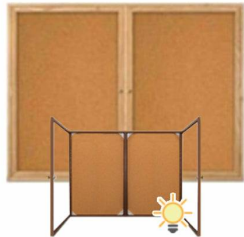

48 x 48 WOOD Indoor Enclosed Bulletin Cork Boards with Interior Lighting (2 DOORS)

FOR CURRENT PRICING, VISIT THE ID # LISTED ABOVE

Product Details

- Indoor Wood Bulletin Board
- Message Display Board
- Overall Size: 48" Wide x 48" High
- Wall Mounted
- 2 Door Enclosed Bulletin Board
- Hinged Doors
- Lockable Bulletin Board Display Case
- Security cam-lock on the front of each door (2 keys included)
- LED Strip Lights: Long-Lasting & Energy Efficient
- Corner Style: Classic Mitered Style
- Overall Depth: 4"
- Interior Useable Depth: 2 5/8"
- 3 wood frame finishes
- Frame Orientation: **SQUARE**
- Break Resistant Clear Acrylic Window (Lexan Polycarbonate)
- Self sealing natural cork interior
- 2 Door Wooden Framed Bulletin Board w Lights for INDOOR USE ONLY!
- **Free Shipping** 48x48 Wood Framed Bulletin Boards 2 Door w Lights
- Call for Custom Cork Bulletin Boards with Doors

Lighting Information

- LED strip lights are positioned on top to shine down
- Electric Cord: 3-wire center back exit (electrician needed for hardwiring)

Ordering Options

- Painted Cork and Fabric Colors over Cork
- Plastic Clear or Multi-Color Push Pins (100 per box)
- Door Window: Break Resistant
 - Break Resistant Acrylic: 1/8" thick, lightweight (Standard)

Model	Overall Size	Viewable Area (per door)	Number of Doors	Ships Via	Weight
SCBBIWL234-4848	48" Wide x 48" High	20 3/4" x 56 3/8"	2	Freight	49 LBS