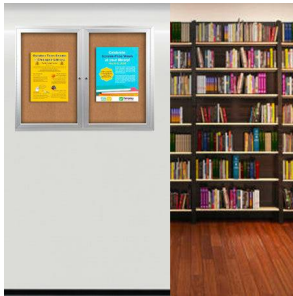

## Enclosed Indoor Bulletin Boards 42 x 32 with Interior Lighting and Radius Edge (2 DOORS)

FOR CURRENT PRICING, VISIT THE ID # LISTED ABOVE

### Product Details

- Indoor Bulletin Board
- Wall Mounted
- LED Strip Lighting: Long-Lasting & Energy-Efficient
- 2 Door Enclosed Bulletin Board
- Aluminum Display Case Construction w Radius Edges
- Overall Size: 42" Wide x 32" High
- Sleek radius frame accentuates messages
- Features full length piano hinges support each door
- Security cam-lock is positioned on the front of each door (2 keys included)
- Overall Depth: 4"
- Interior Useable Depth: 2 5/8"
- 4 metal frame finishes
- Frame Orientation: **PORTRAIT**
- Break Resistant Acrylic: Perfect for high traffic or public environments
- Self healing natural cork interior
- Case must be **surface mounted** on the wall
- **Free Shipping**
- **Call to customize this 42" x 32" indoor cork board with lights!**