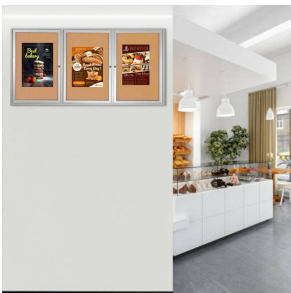

84 x 48 Enclosed Cork Bulletin Board, Indoor Wall Mount 3-Door Display Case in 4 Metal Cabinet Finishes

FOR CURRENT PRICING, VISIT THE ID # LISTED ABOVE

Product Details

- Indoor Enclosed Bulletin Board 84x48
- 3 Door Enclosed Bulletin Board
- Aluminum Display Case with Mitered Corners
- Wall Mount, Locking Display Case
- Overall Size: 84" Wide x 48" High
- Full-Length Piano Hinge Support Each Door
- Locking Display Case
- Security CAM-Lock on the Front of Each Door (2 keys)
- Overall Cabinet Depth: 2"
- Interior Useable Depth: 5/8"
- **Four** Metal Cabinet Finishes
- Frame Orientation: 84x48 Comes Standard in Landscape Size
- Break-Resistant Clear Acrylic Windows
- Self-Healing Natural Cork Board Interior Panels
- Enclosed Bulletin Board 3 Door **for Indoor Use Only**
- **Optional:** Fabric-Covered Cork in Various Colorful Finishes
- **Free Shipping** on 84x48 Indoor Enclosed Bulletin Boards 3 Doors
- Contact Us for Custom Enclosed Cork Bulletin Boards, Indoor, Outdoor

Ordering Options

- Fabric covering over corkboard
- Painted Cork and Fabric Colors over Cork
- Plastic Clear or Multi-Color Push Pins (100 per box)
- **Door Window: Break Resistant or Tempered Glass**
 - Break Resistant Acrylic: 1/8" thick, lightweight (Standard)
 - 1/4" Tempered Glass for public environments and locations that require this added safety feature. (Upcharge)
 - If chosen we will use our heavy duty door that will change one of 2 dimensions by 1/2". We will contact you if you do not indicate which dimension you would like adjusted in your order notes.
 - The viewable area can decrease by 1/2" or the overall size can be increased by 1/2".