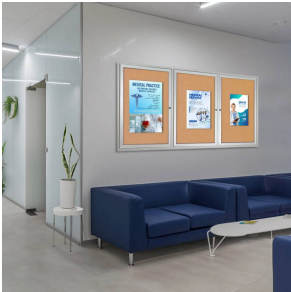

84 x 48 Enclosed Cork Bulletin Board, Indoor Wall Mount 3-Door Display Case in 4 Metal Cabinet Finishes

FOR CURRENT PRICING, VISIT THE ID # LISTED ABOVE

Product Details

- Indoor Enclosed Bulletin Board 84x48
- 3 Door Enclosed Bulletin Board
- Aluminum Display Case with Mitered Corners
- Wall Mount, Locking Display Case
- Overall Size: 84" Wide x 48" High
- Full-Length Piano Hinge Support Each Door
- Locking Display Case
- Security CAM-Lock on the Front of Each Door (2 keys)
- Overall Cabinet Depth: 2"
- Interior Useable Depth: 5/8"
- **Four** Metal Cabinet Finishes
- Frame Orientation: 84x48 Comes Standard in Landscape Size
- Break-Resistant Clear Acrylic Windows
- Self-Healing Natural Cork Board Interior Panels
- Enclosed Bulletin Board 3 Door **for Indoor Use Only**
- **Optional:** Fabric-Covered Cork in Various Colorful Finishes
- **Free Shipping** on 84x48 Indoor Enclosed Bulletin Boards 3 Doors
- Contact Us for Custom Enclosed Cork Bulletin Boards, Indoor, Outdoor

Ordering Options

- Fabric covering over corkboard
- Painted Cork and Fabric Colors over Cork
- Plastic Clear or Multi-Color Push Pins (100 per box)
- **Door Window: Break Resistant or Tempered Glass**
 - Break Resistant Acrylic: 1/8" thick, lightweight (Standard)
 - 1/4" Tempered Glass for public environments and locations that require this added safety feature. (Upcharge)
 - If chosen we will use our heavy duty door that will change one of 2 dimensions by 1/2". We will contact you if you do not indicate which dimension you would like adjusted in your order notes.
 - The viewable area can decrease by 1/2" or the overall size can be increased by 1/2".