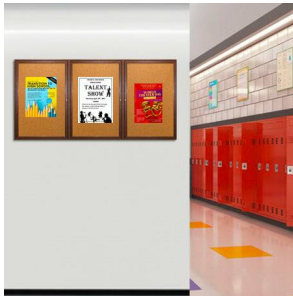

84 x 24 WOOD Indoor Enclosed Bulletin Cork Boards with Interior Lighting (3 DOORS)

FOR CURRENT PRICING, VISIT THE ID # LISTED ABOVE

Product Details

- **Indoor Wood Bulletin Board**
- Message Display Board
- **Overall Size: 84" Wide x 24" High**
- **Wall Mounted**
- **3 Door Enclosed Bulletin Board**
- Hinged Doors
- Lockable Bulletin Board Display Case
- Security cam-lock on the front of each door (3 keys included)
- **LED Strip Lights: Long-Lasting & Energy Efficient**
- Corner Style: Classic Mitered Style
- Overall Depth: 4"
- Interior Useable Depth: 2 5/8"
- 3 wood frame finishes
- Frame Orientation: **LANDSCAPE**
- Break Resistant Clear Acrylic Window (Lexan Polycarbonate)
- Self sealing natural cork interior
- 3 Door Wooden Framed Bulletin Board w Lights for INDOOR USE ONLY!
- **Free Shipping** 84x24 Wood Framed Bulletin Boards 3 Door w Lights
- **Call for Custom Cork Bulletin Boards with Doors**

Lighting Information

- LED strip lights are positioned on top to shine down
- Electric Cord: 3-wire center back exit (electrician needed for hardwiring)

Ordering Options

- Painted Cork and Fabric Colors over Cork
- Plastic Clear or Multi-Color Push Pins (100 per box)
- **Door Window: Break Resistant**
 - Break Resistant Acrylic: 1/8" thick, lightweight (Standard)