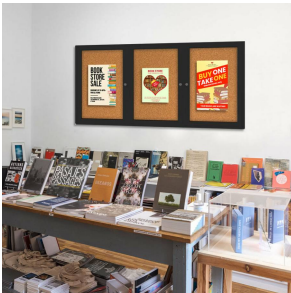

## Indoor Enclosed Bulletin Boards 72 x 24 with Rounded Corners (3 DOORS)

FOR CURRENT PRICING, VISIT THE ID # LISTED ABOVE

### Product Details

- Indoor Enclosed Bulletin Boards
- Aluminum Display Case
- Rounded Corners
- Overall Bulletin Board Size: [72" Wide x 24" High](#)
- Number of Doors: 3
- Sleek radius frame with **ROUNDED CORNERS** accentuates messages
- Wall Mount Cork Bulletin Board
- Full length steel piano hinges support each door
- Security cam-lock on the front of each door (2 keys included)
- Overall Display Case Depth: 2"
- Interior Useable Depth: 5/8"
- 4 metal frame finishes
- Frame Orientation: **LANDSCAPE**
- Break Resistant Acrylic: Clear Lexan Polycarbonate Window
- Self healing natural cork interior
- **72 x 24 Bulletin Board 3 Door Rounded Corners for Indoor Use!**
- **FREE SHIPPING** on Indoor Enclosed Bulletin Boards 72x24
- **Call for Custom Cork Boards and Bulletin Boards**

### Ordering Options

- Painted Cork and Fabric Colors over Cork
- Plastic Clear or Multi-Color Push Pins (100 per box)
- **Door Window: Break Resistant or Tempered Glass**
  - Break Resistant Acrylic: 1/8" thick, lightweight (Standard)
  - 1/4" Tempered Glass for public environments and locations that require this added safety feature. (Upcharge)
    - If chosen we will use our heavy duty door that will change one of 2 dimensions by 1/2". We will contact you if you do not indicate which dimension you would like adjusted in your order notes.
    - The viewable area can decrease by 1/2" or the overall size can be increased by 1/2".