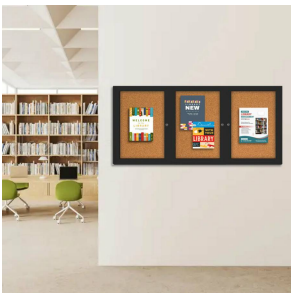

Indoor Enclosed Bulletin Boards 84 x 30 with Rounded Corners (3 DOORS)

FOR CURRENT PRICING, VISIT THE ID # LISTED ABOVE

Product Details

- Indoor Enclosed Bulletin Boards
- Aluminum Display Case
- Rounded Corners
- Overall Bulletin Board Size: [84" Wide x 30" High](#)
- Number of Doors: 3
- Sleek radius frame with **ROUNDED CORNERS** accentuates messages
- Wall Mount Cork Bulletin Board
- Full length steel piano hinges support each door
- Security cam-lock on the front of each door (2 keys included)
- Overall Display Case Depth: 2"
- Interior Useable Depth: 5/8"
- 4 metal frame finishes
- Frame Orientation: **LANDSCAPE**
- Break Resistant Acrylic: Clear Lexan Polycarbonate Window
- Self healing natural cork interior
- **84 x 30 Bulletin Board 3 Door Rounded Corners for Indoor Use!**
- **FREE SHIPPING** on Indoor Enclosed Bulletin Boards 84x30
- **Call for Custom Cork Boards and Bulletin Boards**

Ordering Options

- Painted Cork and Fabric Colors over Cork
- Plastic Clear or Multi-Color Push Pins (100 per box)
- **Door Window: Break Resistant or Tempered Glass**
 - Break Resistant Acrylic: 1/8" thick, lightweight (Standard)
 - 1/4" Tempered Glass for public environments and locations that require this added safety feature. (Upcharge)
 - If chosen we will use our heavy duty door that will change one of 2 dimensions by 1/2". We will contact you if you do not indicate which dimension you would like adjusted in your order notes.
 - The viewable area can decrease by 1/2" or the overall size can be increased by 1/2".

Model	Overall Size	Viewable Area (per door)	Number of Doors	Ships Via	Weight
SCBBIRC234-8430-3D	84" Wide x 30" High	23 1/4" x 25"	3	Freight	63 LBS