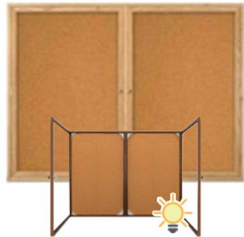

Model	Overall Size	Viewable Area (per door)	Number of Doors	Ships Via	Weight
SCBBIWL234-9648	96" Wide x 48" High	44 3/4" x 44 3/8"	2	Freight	97 LBS