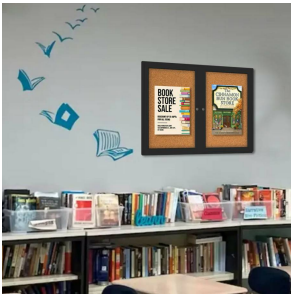

50 x 50 INDOOR Enclosed Bulletin Cork Boards 2 DOOR

FOR CURRENT PRICING, VISIT THE ID # LISTED ABOVE

Product Details

- Indoor Bulletin Board
- Wall Mounted
- 2 Door Enclosed Bulletin Board
- Aluminum Display Case Construction w Mitered Corners
- Overall Size: 50" Wide x 50" High
- Full length piano hinges support each door
- Locking Bulletin Board
- Security cam-lock on the front of each door (2 keys included)
- Overall Depth: 2"
- Interior Useable Depth: 5/8"
- 4 metal frame finishes
- Frame Orientation: 50x50 come standard in [SQUARE](#)
- Break Resistant Clear Acrylic Windows
- Self sealing natural cork interior
- 50x50 Enclosed Bulletin Board 2 Doors **for Indoor Use Only**
- **Free Shipping** on 50x50 Indoor Enclosed Bulletin Boards 2 Doors
- **Call for Custom Enclosed Cork Bulletin Boards**

Ordering Options

- Fabric covering over corkboard
- Painted Cork and Fabric Colors over Cork
- Plastic Clear or Multi-Color Push Pins (100 per box)
- **Door Window: Break Resistant or Tempered Glass**
 - Break Resistant Acrylic: 1/8" thick, lightweight (Standard)
 - 1/4" Tempered Glass for public environments and locations that require this added safety feature. (Upcharge)
 - If chosen we will use our heavy duty door that will change one of 2 dimensions by 1/2". We will contact you if you do not indicate which dimension you would like adjusted in your order notes.
 - The viewable area can decrease by 1/2" or the overall size can be increased by 1/2".

Model	Overall Size	Viewable Area (per door)	Number of Doors	Ships Via	Weight
SCIBB234-5050	50" Wide x 50" High	20 1/4" x 45"	2	Freight	53 LBS