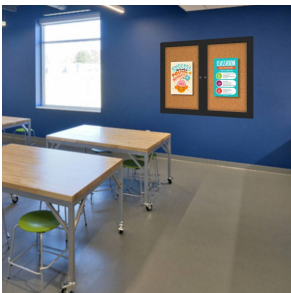

Indoor Enclosed Bulletin Boards 84 x 30 with Rounded Corners (2 DOORS)

FOR CURRENT PRICING, VISIT THE ID # LISTED ABOVE

Product Details

- Indoor Enclosed Bulletin Boards
- Aluminum Display Case
- Rounded Corners
- Overall Bulletin Board Size: **84" Wide x 30" High**
- Number of Doors: 2
- Sleek radius frame with **ROUNDED CORNERS** accentuates messages
- Wall Mount Cork Bulletin Board
- Full length steel piano hinges support each door
- Security cam-lock on the front of each door (2 keys included)
- Overall Display Case Depth: 2"
- Interior Useable Depth: 5/8"
- 4 metal frame finishes
- Frame Orientation: **LANDSCAPE**
- Break Resistant Acrylic: Clear Lexan Polycarbonate Window
- Self healing natural cork interior
- **84 x 30 Bulletin Board 2 Door Rounded Corners for Indoor Use!**
- **FREE SHIPPING** on Indoor Enclosed Bulletin Boards 84x30
- **Call for Custom Cork Boards and Bulletin Boards**

Ordering Options

- Painted Cork and Fabric Colors over Cork
- Plastic Clear or Multi-Color Push Pins (100 per box)
- **Door Window: Break Resistant or Tempered Glass**
 - Break Resistant Acrylic: 1/8" thick, lightweight (Standard)
 - 1/4" Tempered Glass for public environments and locations that require this added safety feature. (Upcharge)
 - If chosen we will use our heavy duty door that will change one of 2 dimensions by 1/2". We will contact you if you do not indicate which dimension you would like adjusted in your order notes.
 - The viewable area can decrease by 1/2" or the overall size can be increased by 1/2".