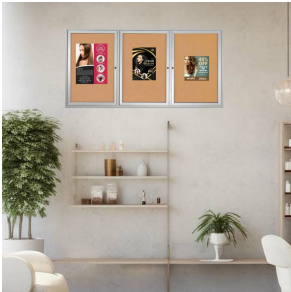

84 x 24 INDOOR Enclosed Bulletin Cork Boards 3 DOOR

FOR CURRENT PRICING, VISIT THE ID # LISTED ABOVE

Product Details

- **Indoor Bulletin Board**
- Wall Mounted
- 3 Door Enclosed Bulletin Board
- Aluminum Display Case Construction w Mitered Corners
- **Overall Size: 84" Wide x 24" High**
- Full length piano hinges support each door
- Locking Bulletin Board
- Security cam-lock on the front of each door (2 keys included)
- **Overall Depth: 2"**
- Interior Useable Depth: 5/8"
- 4 metal frame finishes
- Frame Orientation: 84x24 come standard in [LANDSCAPE](#)
- Break Resistant Clear Acrylic Windows
- Self sealing natural cork interior
- 84x24 Enclosed Bulletin Board 3 Doors **for Indoor Use Only**
- **Free Shipping** on 84x24 Indoor Enclosed Bulletin Boards 3 Doors
- **Call for Custom Enclosed Cork Bulletin Boards**

Ordering Options

- Fabric covering over corkboard
- Painted Cork and Fabric Colors over Cork
- Plastic Clear or Multi-Color Push Pins (100 per box)
- **Door Window: Break Resistant or Tempered Glass**
 - Break Resistant Acrylic: 1/8" thick, lightweight (Standard)
 - 1/4" Tempered Glass for public environments and locations that require this added safety feature. (Upcharge)
 - If chosen we will use our heavy duty door that will change one of 2 dimensions by 1/2". We will contact you if you do not indicate which dimension you would like adjusted in your order notes.
 - The viewable area can decrease by 1/2" or the overall size can be increased by 1/2".

Model	Overall Size	Viewable Area (per door)	Number of Doors	Ships Via	Weight
SCIBB234-8484-3D	84" Wide x 24" High	23 1/2" x 19"	3	Freight	43 LBS