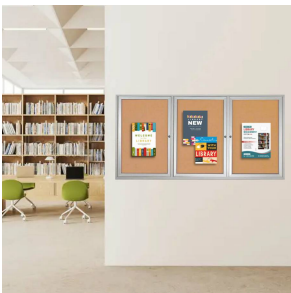

84 x 24 INDOOR Enclosed Bulletin Cork Boards 3 DOOR

FOR CURRENT PRICING, VISIT THE ID # LISTED ABOVE

Product Details

- **Indoor Bulletin Board**
- Wall Mounted
- 3 Door Enclosed Bulletin Board
- Aluminum Display Case Construction w Mitered Corners
- **Overall Size: 84" Wide x 24" High**
- Full length piano hinges support each door
- Locking Bulletin Board
- Security cam-lock on the front of each door (2 keys included)
- **Overall Depth: 2"**
- Interior Useable Depth: 5/8"
- 4 metal frame finishes
- Frame Orientation: 84x24 come standard in [LANDSCAPE](#)
- Break Resistant Clear Acrylic Windows
- Self sealing natural cork interior
- 84x24 Enclosed Bulletin Board 3 Doors **for Indoor Use Only**
- **Free Shipping** on 84x24 Indoor Enclosed Bulletin Boards 3 Doors
- **Call for Custom Enclosed Cork Bulletin Boards**

Ordering Options

- Fabric covering over corkboard
- Painted Cork and Fabric Colors over Cork
- Plastic Clear or Multi-Color Push Pins (100 per box)
- **Door Window: Break Resistant or Tempered Glass**
 - Break Resistant Acrylic: 1/8" thick, lightweight (Standard)
 - 1/4" Tempered Glass for public environments and locations that require this added safety feature. (Upcharge)
 - If chosen we will use our heavy duty door that will change one of 2 dimensions by 1/2". We will contact you if you do not indicate which dimension you would like adjusted in your order notes.
 - The viewable area can decrease by 1/2" or the overall size can be increased by 1/2".

Model	Overall Size	Viewable Area (per door)	Number of Doors	Ships Via	Weight
SCIBB234-8484-3D	84" Wide x 24" High	23 1/2" x 19"	3	Freight	43 LBS