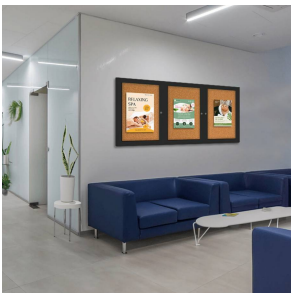

Indoor Enclosed Bulletin Boards 84 x 36 with Rounded Corners (3 DOORS)

FOR CURRENT PRICING, VISIT THE ID # LISTED ABOVE

Product Details

- Indoor Enclosed Bulletin Boards
- Aluminum Display Case
- Rounded Corners
- Overall Bulletin Board Size: [84" Wide x 36" High](#)
- Number of Doors: 3
- Sleek radius frame with **ROUNDED CORNERS** accentuates messages
- Wall Mount Cork Bulletin Board
- Full length steel piano hinges support each door
- Security cam-lock on the front of each door (2 keys included)
- Overall Display Case Depth: 2"
- Interior Useable Depth: 5/8"
- 4 metal frame finishes
- Frame Orientation: **LANDSCAPE**
- Break Resistant Acrylic: Clear Lexan Polycarbonate Window
- Self healing natural cork interior
- **84 x 36 Bulletin Board 3 Door Rounded Corners for Indoor Use!**
- **FREE SHIPPING** on Indoor Enclosed Bulletin Boards 84x36
- **Call for Custom Cork Boards and Bulletin Boards**

Ordering Options

- Painted Cork and Fabric Colors over Cork
- Plastic Clear or Multi-Color Push Pins (100 per box)
- **Door Window: Break Resistant or Tempered Glass**
 - Break Resistant Acrylic: 1/8" thick, lightweight (Standard)
 - 1/4" Tempered Glass for public environments and locations that require this added safety feature. (Upcharge)
 - If chosen we will use our heavy duty door that will change one of 2 dimensions by 1/2". We will contact you if you do not indicate which dimension you would like adjusted in your order notes.
 - The viewable area can decrease by 1/2" or the overall size can be increased by 1/2".