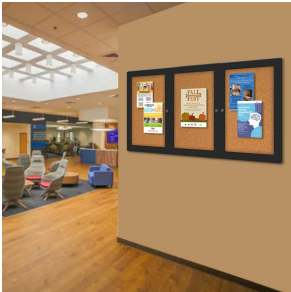

Indoor Enclosed Bulletin Boards 84 x 36 with Rounded Corners (3 DOORS)

FOR CURRENT PRICING, VISIT THE ID # LISTED ABOVE

Product Details

- Indoor Enclosed Bulletin Boards
- Aluminum Display Case
- Rounded Corners
- Overall Bulletin Board Size: [84" Wide x 36" High](#)
- Number of Doors: 3
- Sleek radius frame with **ROUNDED CORNERS** accentuates messages
- Wall Mount Cork Bulletin Board
- Full length steel piano hinges support each door
- Security cam-lock on the front of each door (2 keys included)
- Overall Display Case Depth: 2"
- Interior Useable Depth: 5/8"
- 4 metal frame finishes
- Frame Orientation: **LANDSCAPE**
- Break Resistant Acrylic: Clear Lexan Polycarbonate Window
- Self healing natural cork interior
- **84 x 36 Bulletin Board 3 Door Rounded Corners for Indoor Use!**
- **FREE SHIPPING** on Indoor Enclosed Bulletin Boards 84x36
- **Call for Custom Cork Boards and Bulletin Boards**

Ordering Options

- Painted Cork and Fabric Colors over Cork
- Plastic Clear or Multi-Color Push Pins (100 per box)
- **Door Window: Break Resistant or Tempered Glass**
 - Break Resistant Acrylic: 1/8" thick, lightweight (Standard)
 - 1/4" Tempered Glass for public environments and locations that require this added safety feature. (Upcharge)
 - If chosen we will use our heavy duty door that will change one of 2 dimensions by 1/2". We will contact you if you do not indicate which dimension you would like adjusted in your order notes.
 - The viewable area can decrease by 1/2" or the overall size can be increased by 1/2".