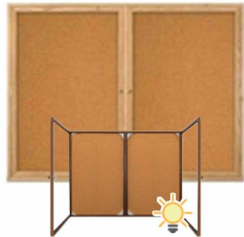

## 40 x 50 WOOD Indoor Enclosed Bulletin Cork Boards with Interior Lighting (2 DOORS)

FOR CURRENT PRICING, VISIT THE ID # LISTED ABOVE

### Product Details

- **Indoor Wood Bulletin Board**
- Message Display Board
- **Overall Size: 40" Wide x 50" High**
- **Wall Mounted**
- **2 Door Enclosed Bulletin Board**
- Hinged Doors
- Lockable Bulletin Board Display Case
- Security cam-lock on the front of each door (2 keys included)
- **LED Strip Lights: Long-Lasting & Energy Efficient**
- Corner Style: Classic Mitered Style
- Overall Depth: 4"
- Interior Useable Depth: 2 5/8"
- 3 wood frame finishes
- Frame Orientation: **PORTRAIT**
- Break Resistant Clear Acrylic Window (Lexan Polycarbonate)
- Self sealing natural cork interior
- 2 Door Wooden Framed Bulletin Board w Lights for INDOOR USE ONLY!
- **Free Shipping** 40x50 Wood Framed Bulletin Boards 2 Door w Lights
- **Call for Custom Cork Bulletin Boards with Doors**

### Ordering Options

- Painted Cork and Fabric Colors over Cork
- Plastic Clear or Multi-Color Push Pins (100 per box)
- **Door Window: Break Resistant**
  - Break Resistant Acrylic: 1/8" thick, lightweight (Standard)

Model	Overall Size	Viewable Area (per door)	Number of Doors	Ships Via	Weight
SCBBIWL234-4050	40" Wide x 50" High	16 3/4" x 46 3/8"	2	Freight	42 LBS