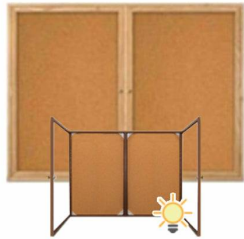

96 x 24 WOOD Indoor Enclosed Bulletin Cork Boards with Interior Lighting (2 DOORS)

FOR CURRENT PRICING, VISIT THE ID # LISTED ABOVE

Product Details

- Indoor Wood Bulletin Board
- Message Display Board
- Overall Size: 96" Wide x 24" High
- Wall Mounted
- 2 Door Enclosed Bulletin Board
- Hinged Doors
- Lockable Bulletin Board Display Case
- Security cam-lock on the front of each door (2 keys included)
- LED Strip Lights: Long-Lasting & Energy Efficient
- Corner Style: Classic Mitered Style
- Overall Depth: 4"
- Interior Useable Depth: 2 5/8"
- 3 wood frame finishes
- Frame Orientation: **LANDSCAPE**
- Break Resistant Clear Acrylic Window (Lexan Polycarbonate)
- Self sealing natural cork interior
- 2 Door Wooden Framed Bulletin Board w Lights for INDOOR USE ONLY!
- **Free Shipping** 96x24 Wood Framed Bulletin Boards 2 Door w Lights
- Call for Custom Cork Bulletin Boards with Doors

Lighting Information

- LED strip lights are positioned on top to shine down
- Electric Cord: 3-wire center back exit (electrician needed for hardwiring)

Ordering Options

- Painted Cork and Fabric Colors over Cork
- Plastic Clear or Multi-Color Push Pins (100 per box)
- Door Window: Break Resistant
 - Break Resistant Acrylic: 1/8" thick, lightweight (Standard)

| Model | Overall Size | Viewable Area (per door) | Number of Doors | Ships Via | Weight |
|-----------------|---------------------|--------------------------|-----------------|-----------|--------|
| SCBBIWL234-9624 | 96" Wide x 24" High | 44 3/4" x 20 3/8" | 2 | Freight | 49 LBS |