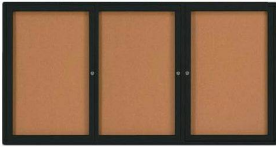

84x24 Enclosed Outdoor Bulletin Boards with Radius Edge (3 DOORS)

FOR CURRENT PRICING, VISIT THE ID # LISTED ABOVE

Product Details

- Outdoor Display Case
- Enclosed Cork Bulletin Board
- Durable Aluminum Display Case Construction
- Wall Mount
- Corner Style: Mitered Corners with Radius Edges
- Overall Size: 84" Wide x 24" High
- Number of Doors: 3 (2 and 4 Doors Available)
- Sleek radius frame accentuates messages
- Features full length piano hinges support each door
- Lockable Bulletin Board Cabinet
- Security cam-lock on the front of each door (2 keys included)
- Overall Display Case Depth: 2"
- Interior Useable Depth: 5/8"
- 4 outdoor treated frame finishes
- Frame Orientation: 84x48 come standard in **LANDSCAPE** orientation
- Break Resistant Acrylic Window: Perfect for high traffic locations
- Self healing natural corkboard interior
- Weep holes provided on bottom of cabinet to reduce any condensation
- Weather resistant aluminum backing with silicone sealant
- 84x24 Bulletin Board Cases must be **surface mounted** on the wall
- **Free Shipping** on 2-Door Exterior Bulletin Boards 84x24 w Radius Edges
- **Call to Buy Custom Outdoor Bulletin Boards with 1, 2, 3 and 4 Doors**

Ordering Options

- Painted Cork and Vinyl Covered over Cork Colors
- Plastic Clear or Multi-Color Push Pins (100 per box)
- **Door Window: Break Resistant or Tempered Glass**
 - Break Resistant Acrylic: 1/8" thick, lightweight (Standard)
 - 1/4" Tempered Glass for public environments and locations that require this added safety feature. (Upcharge)
 - If chosen we will use our heavy duty door that will change one of 2 dimensions by 1/2". We will contact you if you do not indicate which dimension you would like adjusted in your order notes.
 - The viewable area can decrease by 1/2" or the overall size can be increased by 1/2".