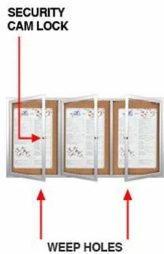

96 x 24 Enclosed Outdoor Bulletin Boards with Lights (3 DOORS)

FOR CURRENT PRICING, VISIT THE ID # LISTED ABOVE

Product Details

- **96x24 Outdoor Display Case**
- Lighted Bulletin Board
- Aluminum Display Case Construction
- **3 Door Bulletin Board**
- Weather Resistant and Made for the Outdoors
- Wall Mounted Display Case
- Corner Style: Classic Mitered Style
- Overall Size: 96" Wide x 24" High
- **State-of-the-Art LED Strip Lighting**
- **Energy-Efficient, Long Lasting: 50,000 hrs**
- Full length piano hinges support each door
- Security cam-lock on the front of each door (3 keys included)
- **Overall Depth: 3 1/8"**
- Interior Useable Depth: **1 5/8"**
- **4** outdoor treated metal frame finishes
- Frame Orientation: **LANDSCAPE**
- Break Resistant Clear Acrylic Window
- Natural tan cork interior
- Withstands typical everyday outside elements -Not floodproof
- **Weep Holes** help drain any water and helps reduce condensation
- Weather resistant aluminum backing with silicone sealant
- Case must be **surface mounted** on the wall
- **FREE SHIPPING** on Outdoor 96x24 Lighted Bulletin Boards
- **Call For Custom Outdoor Enclosed Bulletin Boards with Doors**

Lighting Information

- LED strip lights are positioned on top to shine down
- Electric Cord: 3-wire center back exit (electrician needed for hardwiring)

Ordering Options

- Vinyl covering over corkboard
- Plastic Clear or Multi-Color Push Pins (100 per box)
- **Door Window: Break Resistant or Tempered Glass**
 - Break Resistant Acrylic: 1/8" thick, lightweight (Standard)
 - 1/4" Tempered Glass for public environments and locations that require this added safety feature. (Upcharge)
 - If chosen we will use our heavy duty door that will change one of 2 dimensions by 1/2". We will contact you if you do not indicate which dimension you would like adjusted in your order notes.
 - The viewable area can decrease by 1/2" or the overall size can be increased by 1/2".