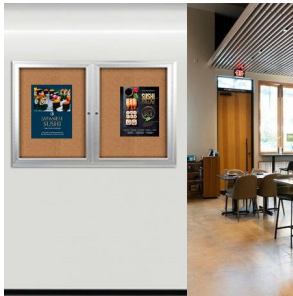

Enclosed Indoor Bulletin Boards 96 x 36 with Interior Lighting and Radius Edge (2 DOORS)

FOR CURRENT PRICING, VISIT THE ID # LISTED ABOVE

Product Details

- Indoor Bulletin Board
- Wall Mounted
- LED Strip Lighting: Long-Lasting & Energy-Efficient
- 2 Door Enclosed Bulletin Board
- Aluminum Display Case Construction w Radius Edges
- Overall Size: 96" Wide x 36" High
- Sleek radius frame accentuates messages
- Features full length piano hinges support each door
- Security cam-lock is positioned on the front of each door (2 keys included)
- Overall Depth: 4"
- Interior Useable Depth: 2 5/8"
- 4 metal frame finishes
- Frame Orientation: **LANDSCAPE**
- Break Resistant Acrylic: Perfect for high traffic or public environments
- Self healing natural cork interior
- Case must be **surface mounted** on the wall
- Free Shipping
- Call to customize this 96" x 36" indoor cork board with lights!

Lighting Information

- LED strip lights are positioned on top to shine down
- Electric Cord: 3-wire center back exit (electrician needed for hardwiring)

Ordering Options

- Fabric covering over corkboard
- Painted Cork Colors over
- Plastic Clear or Multi-Color Push Pins (100 per box)
- Door Window: **Break Resistant or Tempered Glass**
 - Break Resistant Acrylic: 1/8" thick, lightweight (Standard)
 - 1/4" Tempered Glass for public environments and locations that require this added safety feature. (Upcharge)
 - If chosen we will use our heavy duty door that will change one of 2 dimensions by 1/2". We will contact you if you do not indicate which dimension you would like adjusted in your order notes.
 - The viewable area can decrease by 1/2" or the overall size can be increased by 1/2".