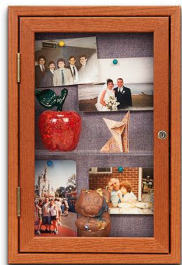

Value Line 12 x 18 Memory Box Display Case with Shelf | Wall Mount, or Free Standing on Shelf or Desktop in 3 Wood Finishes

FOR CURRENT PRICING, VISIT THE ID # LISTED ABOVE

Product Details

- SwingCase Value Line Wooden Memory Boxes
- Indoor Enclosed Memory Box 12 x 18 with Shelf
- For Senior Living Memory Care Facilities
- Locking Door Display Case with Natural Cork Board
- 3 wood frame finishes: **Walnut, Light Oak, and Cherry**
- Ideal for Displaying Photos, Letters, Thin Items
- 2 3/4" Acrylic Shelf to Hold Small Dimensional Items
- Sleek, Durable Wood Frame with Mitered Corners
- **Wall Mount, or free Standing on Shelf or Desk**
- Single Door Display Cabinet
- Butterfly Hinged Front Door (opens right to left)
- Security CAM-Lock on front of frame door (2 keys included)
- Break-Resistant Clear Acrylic Window
- Portrait Orientation
- 12" W x 18" H x 4" is the Outside Memory Boxes Dimension
- Overall Cabinet Exterior Depth: 4"
- Usable Interior Depth: 3 5/8"
- Optional: 10 Fabric Covered Cork Board Colors
- Optional: 4 Painted Cork Colors
- Surface mount on a wall or place on a flat surface
- Wall Mount by drilling holes through the inside of the backer board (in each corner).
- ...Or purchase our optional mounting kit.
- 12x18 Wood Framed Memory Box Display Cases for **INDOOR USE**
- Call for Custom Memory Box Sizes

Ordering Options

- Painted cork colors (see below)
- Fabric covering over cork
- Mounting brackets to help mount & secure your frame to the wall
- **Door Window: Break Resistant or Tempered Glass**
 - Break Resistant Acrylic: 1/8" thick, lightweight (Standard)
 - 1/4" Tempered Glass for public environments and locations that require this added safety feature. (Upcharge)
 - If chosen we will use our heavy duty door that will change one of 2 dimensions by 1/2". We will contact you if you do not indicate which dimension you would like adjusted in your order notes.
 - The viewable area can decrease by 1/2" or the overall size can be increased by 1/2".