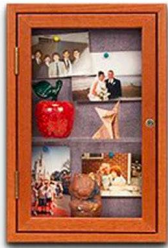

Value Line 12 x 18 Memory Box Display Case with Shelf | Wall Mount, or Free Standing on Shelf or Desktop in 3 Wood Finishes

FOR CURRENT PRICING, VISIT THE ID # LISTED ABOVE

Product Details

- SwingCase Value Line Wooden Memory Boxes
- Indoor Enclosed Memory Box 12 x 18 with Shelf
- For Senior Living Memory Care Facilities
- Locking Door Display Case with Natural Cork Board
- 3 wood frame finishes: **Walnut, Light Oak, and Cherry**
- Ideal for Displaying Photos, Letters, Thin Items
- 2 3/4" Acrylic Shelf to Hold Small Dimensional Items
- Sleek, Durable Wood Frame with Mitered Corners
- **Wall Mount, or free Standing on Shelf or Desk**
- Single Door Display Cabinet
- Butterfly Hinged Front Door (opens right to left)
- Security CAM-Lock on front of frame door (2 keys included)
- Break-Resistant Clear Acrylic Window
- Portrait Orientation
- 12" W x 18" H x 4" is the Outside Memory Boxes Dimension
- Overall Cabinet Exterior Depth: 4"
- Usable Interior Depth: 3 5/8"
- Optional: 10 Fabric Covered Cork Board Colors
- Optional: 4 Painted Cork Colors
- Surface mount on a wall or place on a flat surface
- Wall Mount by drilling holes through the inside of the backer board (in each corner).
- ...Or purchase our optional mounting kit.
- 12x18 Wood Framed Memory Box Display Cases for **INDOOR USE**
- Call for Custom Memory Box Sizes

Ordering Options

- Painted cork colors (see below)
- Fabric covering over cork
- Mounting brackets to help mount & secure your frame to the wall
- **Door Window: Break Resistant or Tempered Glass**
 - Break Resistant Acrylic: 1/8" thick, lightweight (Standard)
 - 1/4" Tempered Glass for public environments and locations that require this added safety feature. (Upcharge)
 - If chosen we will use our heavy duty door that will change one of 2 dimensions by 1/2". We will contact you if you do not indicate which dimension you would like adjusted in your order notes.
 - The viewable area can decrease by 1/2" or the overall size can be increased by 1/2".