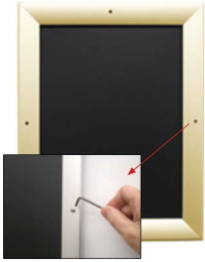

- Snap Lock Poster Frames with Security Screws + Allen Key Tool
- **Fits Posters 10x12**
- Wall Mount Poster Display Frames and Sign Holders
- Quick-Changing, **all 4 frame rails snap-open for easy poster changes**
- Front Loading Frame for posters and other signage
- Snap Frame Profile: 1 1/4" Wide
- Narrow profile offers 1" overall off the wall depth
- **Accepts 2 Printed Thicknesses: 3/8" & 1/2"**
- Viewable Area: Moulding overlaps poster insert by 3/8" all around
- **(9) Aluminum snap frame finishes available**
- **1/2" Silver Aluminum bottom frame rail is exposed from side view**

for all frame colors selected

- .040 Backing Board: Thin, durable backer board for 3/8" thick poster only
- .020 clear PETG overlay is included to protect thick poster insert (3/8" Only)
- **Allen Wrench Tool is included to help remove and secure your inserts.**
- SwingSnap poster frames can mount either **Portrait or Landscape**
- Installs Easily: Punched holes in frame allow for easy surface mounting
- Hanging hardware included

Mounted Graphic Details

**3/8" Mounted Graphic Insert**

All frames will include a .040 Black Backer Board  
All frames will include a .020 Clear Overlay

**1/2" MAX Mounted Graphic Insert**

.040 Black Backer Board **NOT INCLUDED** (can not fit)  
.020 Clear Overlay **NOT INCLUDED** (can not fit)

Customize your Snap Frames

- **Customize Security Screw Extra Deep Poster Snap Frames 10 x 12!**
- If you request a larger size Snap Frame FULLY ASSEMBLED,

please call for a shipping quote.

For Mounted Posters