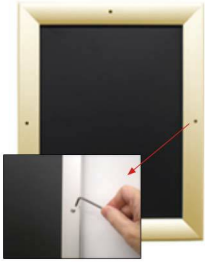

for all frame colors selected

- .040 Backing Board: Thin, durable backer board for 3/8" thick poster only
- .020 clear PETG overlay is included to protect thick poster insert (3/8" Only)
- **Allen Wrench Tool is included to help remove and secure your inserts**
- SwingSnap poster frames can mount either **Portrait or Landscape**
- Installs Easily: Punched holes in frame allow for easy surface mounting
- Hanging hardware included

- Aluminum snap-open displays are for **INDOOR** or ****OUTDOOR** use

**Make sure you laminate your insert material if going outdoors
**Poster Snap Frames are weather resistant...not water-proof

Mounted Graphic Details

3/8" Mounted Graphic Insert

All frames will include a .040 Black Backer Board

All frames will include a .020 Clear Overlay

1/2" MAX Mounted Graphic Insert

.040 Black Backer Board **NOT INCLUDED** (can not fit)

.020 Clear Overlay **NOT INCLUDED** (can not fit)

Customize your Snap Frames

- **Customize Security Screw Extra Deep Poster Snap Frames 10 x 12!**
- If you request a larger size Snap Frame FULLY ASSEMBLED,

please call for a shipping quote.