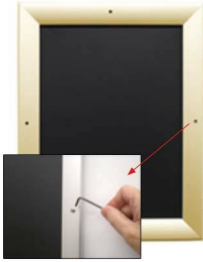

EXTRA-DEEP 10x12 Poster Snap Frames with Security Screws (for MOUNTED GRAPHICS)

FOR CURRENT PRICING, VISIT THE ID # LISTED ABOVE
FREE SHIPPING

For Mounted Posters

Product Details

***ALL 4 FRAME SIDES HAVE A SECURITY SCREW PLACED INTO THE CENTER OF EACH FRAME RAIL. THESE SCREWS SECURE THE SAFETY OF YOUR 10x12 POSTING AND PREVENT ANY TAMPERING.**

- Snap Lock Poster Frames with Security Screws + Allen Key Tool
- **Fits Posters 10x12**
- Wall Mount Poster Display Frames and Sign Holders
- Quick-Changing, **all 4 frame rails snap-open for easy poster changes**
- Front Loading Frame for posters and other signage
- Snap Frame Profile: 1 1/4" Wide
- Narrow profile offers 1" overall off the wall depth
- **Accepts 2 Printed Thicknesses: 3/8" & 1/2"**
- Viewable Area: Moulding overlaps poster insert by 3/8" all around
- **(9) Aluminum snap frame finishes available**
- **1/2" Silver Aluminum bottom frame rail is exposed from side view**

for all frame colors selected

- .040 Backing Board: Thin, durable backer board for 3/8" thick poster only
- .020 clear PETG overlay is included to protect thick poster insert (3/8" Only)
- **Allen Wrench Tool is included to help remove and secure your inserts**
- SwingSnap poster frames can mount either **Portrait or Landscape**
- Installs Easily: Punched holes in frame allow for easy surface mounting
- Hanging hardware included