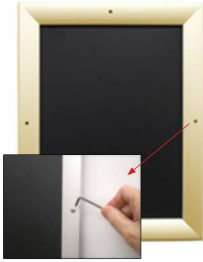

- Aluminum snap-open displays are for **INDOOR** or ****OUTDOOR** use

**Make sure you laminate your insert material if going outdoors

**Poster Snap Frames are weather resistant...not water-proof

Mounted Graphic Details

1/8" Mounted Graphic Insert

All frames will include a .040 Black Backer Board
All frames will include a .020 Clear Overlay

3/16" Mounted Graphic Insert

All frames will include a .040 Black Backer Board
All frames will include a .020 Clear Overlay

1/4" MAX Mounted Graphic Insert

.040 Black Backer Board **NOT INCLUDED** (can not fit)
.020 Clear Overlay **NOT INCLUDED** (can not fit)

Customize your Snap Frames

- **Call to customize Security Screw Mounted Poster Snap Frames!**

For Mounted Posters

1/8"
3/16"
1/4"

Mounted
Poster
Thickness