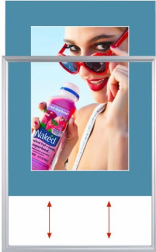

Designer Beveled Slide-In Picture Sign Frames for Posters 10x12 (4" Wide Matboard)

FOR CURRENT PRICING, VISIT THE ID # LISTED ABOVE

Product Details

- Slide-In Frame
- 10x12 Aluminum Beveled Slide In Poster Frame
- 4" Beveled Mat Board (Choose From 24+ Colors)
- Beveled Metal Frame Profile: 7/8" Wide
- Narrow profile offers 5/8" overall off the wall depth
- Accepts printed material up to 1/16" thick
- Viewable Area: Matboard overlaps poster insert by 1/2" all around
- Slide-In Slot Opening: 1/4"
- (2) Aluminum slide in picture poster frame finishes: **Silver or Black**
- .040 Backing Board: Thin, durable backer board provides rigidity for your poster
- .040 clear acrylic is included to protect your poster insert
- Top/Side load frames can mount either **Portrait or Landscape**
- Installs Easily: Punched holes in frame allow for easy surface mounting
- Hanging hardware (screws) are included
- All Beveled Slide-In **POSTER FRAMES SHIPPED ASSEMBLED**
- Designer Top/Side Loader Picture Poster Frames are for **INDOOR USE ONLY**

Matboards Create Numerous Benefits

- 4" Wide Mat Border provides an upscale touch to your 10 x 12 poster insert with greater impact.
- Re-Printing of smaller size inserts will have cost savings.
- You can change your Mat Border colors anytime, and create an entire new look for your interior.
- 4" Viewable Mat Border
- Matboard Overlaps 10x12 Poster by 1/2" ALL AROUND
- (24) Beveled Matboard Colors Available
- Magnetic Clamps are placed onto the back of the Matboard to secure your thin poster, graphic or image in place.
- **Magnetic Clamps will secure up to 1/16" insert thickness**