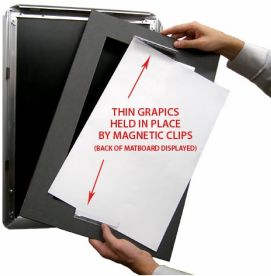

Product Details

- 10x12 Aluminum Snap Frame with 2" Matboard Border
- Poster snap frames 10 x 12 ships **fully assembled**
- Quick-Changing, all 4 frame rails snap-open for easy poster changes
- Holds 10x12 poster or sign
- Snap Frame Profile: 1 1/4" Wide
- Narrow profile offers 11/16" overall off the wall depth
- Accepts printed material up to 1/16" thick
- (9) Aluminum snap frame finishes available
- .040 Backing Board: Thin, durable backer board provides rigidity for your poster
- .020 clear PETG overlay is included to protect your poster insert
- No Tools! All four frame sides snap-open easily by hand
- SwingSnap poster frames can mount either **Portrait or Landscape**
- Installs Easily: Punched holes in frame allow for easy surface mounting
- Hanging hardware (screws) are included

- All Snap Poster Frames Shipped **ASSEMBLED**
- Designer snap-open sign frames are for **INDOOR USE ONLY**

Matboards Create Numerous Benefits

- The 2" wide Mat Border provides an upscale touch to your 10 x 12 poster insert with greater impact.
- Re-Printing of smaller size inserts will have cost savings.
- You can change your Mat Border colors anytime, and create an entire new look for your interior.

Matboard Details

- 2" Viewable Mat Border
- Matboard Overlaps 10x12 Poster by 1" ALL AROUND
- (24) Beveled Matboard Colors Available
- Magnetic Clamps are placed onto the back of the Matboard

to secure your thin poster, graphic or image in place.

See Instruction Sheets ICON (above) for further details.

- Magnetic Clamps are will secure up to 1/16" insert thickness

Custom your Snap Frame

- **Call to customize Designer SwingSnap Poster Snap Frames!**
- Any Matboard Border Size is Available
- Multiple Matboard Openings are Available
- 100+ Matboard Colors to Choose
- Powdercoat Snap Frame Finishes Available

Model	Insert Size	Overall Size	Viewable Area	Ships Via	Shipping Wt	How is Frame Shipped?
SSMCMAT2-1012	10" x 12"	14 1/2" x 16 1/2"	8" x 10"	FedEx	9	Assembled