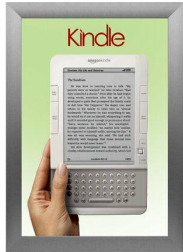

SwingSnaps Snap Open Poster Frame 10x12 (2 1/2" Wide Edge Profile)

FOR CURRENT PRICING, VISIT THE ID # LISTED ABOVE
FREE SHIPPING

SATIN SILVER

SATIN GOLD

Product Details

- 10 x 12 poster snap frame ships **fully assembled**
- Poster Holder for 10x12 Poster Size
- Quick-Changing, all 4 frame rails snap-open for easy poster changes
- Front Loading Frame for posters and other signage
- Aluminum Snap Frame Profile: 2 1/2" Wide
- Narrow profile offers 3/4" overall off the wall depth
- Accepts printed 10 x 12 signs and posters up to 1/16" thick
- Viewable Area: Moulding overlaps poster insert by 1/2" all around
- (3) Aluminum snap frame finishes available
- (1) Cherry wood simulated snap frame finish (faux wood)
- .040 Backing Board: Thin, durable backer board provides rigidity for your poster
- .020 clear PETG overlay is included to protect your poster insert
- No Tools! All four frame sides snap-open easily by hand
- SwingSnap poster frames can mount either **Portrait or Landscape**
- Installs Easily: Punched holes in frame allow for easy surface mounting
- Mounting hardware (screws) is included
- Custom snap poster frame sizes available