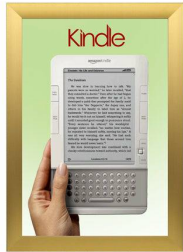

SwingSnaps Snap Open Poster Frame 10x12 (2 1/2" Wide Edge Profile)

FOR CURRENT PRICING, VISIT THE ID # LISTED ABOVE
FREE SHIPPING

SATIN SILVER

SATIN GOLD

Product Details

- 10 x 12 poster snap frame ships **fully assembled**
- Poster Holder for 10x12 Poster Size
- Quick-Changing, all 4 frame rails snap-open for easy poster changes
- Front Loading Frame for posters and other signage
- Aluminum Snap Frame Profile: 2 1/2" Wide
- Narrow profile offers 3/4" overall off the wall depth
- Accepts printed 10 x 12 signs and posters up to 1/16" thick
- Viewable Area: Moulding overlaps poster insert by 1/2" all around
- (3) Aluminum snap frame finishes available
- (1) Cherry wood simulated snap frame finish (faux wood)
- .040 Backing Board: Thin, durable backer board provides rigidity for your poster
- .020 clear PETG overlay is included to protect your poster insert
- No Tools! All four frame sides snap-open easily by hand
- SwingSnap poster frames can mount either **Portrait or Landscape**
- Installs Easily: Punched holes in frame allow for easy surface mounting
- Mounting hardware (screws) is included
- Custom snap poster frame sizes available