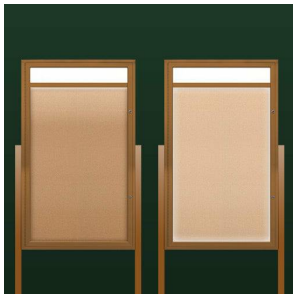

Extra Large Outdoor Enclosed Radius Edge Bulletin Board Cases with Header and Leg Posts | Single Door "SwingCase"

FOR CURRENT PRICING, VISIT THE ID # LISTED ABOVE

Product Details

- **Outdoor LED Illuminated Enclosed Bulletin Board with Radius Edge and Personal Header**
- XL Exterior Display Case
- Weather Resistant Cabinet
- Contemporary Radius Edge Cabinet Corners
- Durable Aluminum Display Case Construction
- Free-Standing, Enclosed Bulletin Board Case
- Two 8 Foot Metal Posts (2"x2"x96")
- **Outdoor Lighted Bulletin Board with Header**
- **Interior LED Lighting**
- UL Approved LED Strip Lighting
- Energy-Efficient, Long Lasting: 50,000 Hrs
- 5" High White Message Header Panel
- **Personalized Message Header Printed Free**
- **Your Text Message: Printed Max 3" High All Caps Black Helvetica Font**
- Locking Bulletin Board XL Single Door
- Features full length piano hinge (opens right to left)
- Security cam-lock is positioned on front of frame (2 keys included)
- Break Resistant Clear Acrylic Window
- Overall Display Case Depth: 3 1/8"
- Interior Useable Depth: 1 5/8"
- 4 outdoor treated frame finishes
- Enclosed Cork Bulletin Board Interior panel
- **Weep Holes** on bottom helps expel any water and condensation build-up
- Weather resistant aluminum backing with silicone sealant
- Withstands Day to Day Outside Elements: Not flood or water proof
- **Extra Large Enclosed Bulletin Boards Outdoor Ships Free**
- **Call for Custom Extra Large Outdoor Bulletin Boards**

()

Header & Lighting Details

- UPPERCASE Helvetica vinyl lettering
- Black lettering on a 5" white header (**3" max text height**)

IMPORTANT HEADER ORDERING DETAILS

Please type your message in the text box provided below, we will try to keep your message on one line unless otherwise specified. If we can't fit your message on one line we will center your copy on two lines. For the customer that needs a specific font, color or text positioning, you may call customer service with your requests.