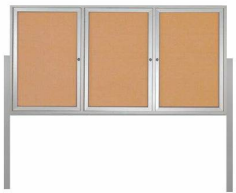

Freestanding 3 Door Outdoor Enclosed Bulletin Board 72x48 with Posts

FOR CURRENT PRICING, VISIT THE ID # LISTED ABOVE

Product Details

- Outdoor Enclosed Bulletin Board
- Free Standing Display Case
- 3 Door Bulletin Board Enclosed
- Weatherproof Aluminum Display Case Construction
- Corner Style: Classic Mitered Style
- Overall Cork Board Size: 72" Wide x 48" High
- Features full length piano hinges support each door
- Lockable Bulletin Board Cabinet
- Security cam-lock on the front of each door (3 keys included)
- Overall Depth: 3 1/8"
- Interior Useable Depth: 1 5/8"
- 4 outdoor treated frame finishes
- 72x48 display cabinet come standard in **LANDSCAPE** orientation
- Break Resistant Acrylic Window (Tempered Glass Optional)
- Self sealing natural cork interior
- Weep holes provided on cabinet bottom to reduce condensation
- Weather resistant aluminum backing with silicone sealant
- **FREE SHIPPING** on 72 x 48 Outdoor Display Case 2 Door with Posts
- **Call For Custom Outdoor Cork Board Display Cases**

Post Specifications

- Post Dimensions: 2" x 2" x 96" (8 Feet High)
- Posts are attached to the case through the sides. Pre-drilled holes will be provided on the posts for easy display case mounting
- Posts should be secured at least 3 feet into the ground for proper support.

[WHAT ARE OUTDOOR POSTS? \(\)](#)

Ordering Options

- Vinyl covering over corkboard
- Hard Plastic Push Pins: Clear or Multi-Color push pins (100 per box)
- **Door Window: Break Resistant or Tempered Glass**
 - Break Resistant Acrylic: 1/8" thick, lightweight (Standard)
 - 1/4" Tempered Glass for public environments and locations that require this added safety feature. (Upcharge)
 - If chosen we will use our heavy duty door that will change one of 2 dimensions by 1/2". We will contact you if you do not indicate which dimension you would like adjusted in your order notes.
 - The viewable area can decrease by 1/2" or the overall size can be increased by 1/2".