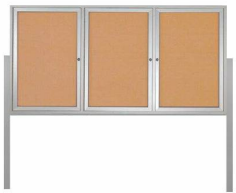

Freestanding 3 Door Outdoor Enclosed Bulletin Board 84x30 with Posts

FOR CURRENT PRICING, VISIT THE ID # LISTED ABOVE

Product Details

- Outdoor Enclosed Bulletin Board
- Free Standing Display Case
- 3 Door Bulletin Board Enclosed
- Weatherproof Aluminum Display Case Construction
- Corner Style: Classic Mitered Style
- Overall Cork Board Size: 84" Wide x 30" High
- Features full length piano hinges support each door
- Lockable Bulletin Board Cabinet
- Security cam-lock on the front of each door (3 keys included)
- Overall Depth: 3 1/8"
- Interior Useable Depth: 1 5/8"
- 4 outdoor treated frame finishes
- 84x30 display cabinet come standard in **LANDSCAPE** orientation
- Break Resistant Acrylic Window (Tempered Glass Optional)
- Self sealing natural cork interior
- Weep holes provided on cabinet bottom to reduce condensation
- Weather resistant aluminum backing with silicone sealant
- **FREE SHIPPING** on 84 x 30 Outdoor Display Case 2 Door with Posts
- **Call For Custom Outdoor Cork Board Display Cases**

Post Specifications

- Post Dimensions: 2" x 2" x 96" (8 Feet High)
- Posts are attached to the case through the sides. Pre-drilled holes will be provided on the posts for easy display case mounting
- Posts should be secured at least 3 feet into the ground for proper support.

[WHAT ARE OUTDOOR POSTS? \(\)](#)

Ordering Options

- Vinyl covering over corkboard
- Hard Plastic Push Pins: Clear or Multi-Color push pins (100 per box)
- **Door Window: Break Resistant or Tempered Glass**
 - Break Resistant Acrylic: 1/8" thick, lightweight (Standard)
 - 1/4" Tempered Glass for public environments and locations that require this added safety feature. (Upcharge)
 - If chosen we will use our heavy duty door that will change one of 2 dimensions by 1/2". We will contact you if you do not indicate which dimension you would like adjusted in your order notes.
 - The viewable area can decrease by 1/2" or the overall size can be increased by 1/2".