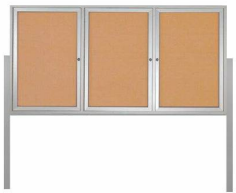

Freestanding 3 Door Outdoor Enclosed Bulletin Board 84x24 with Posts

FOR CURRENT PRICING, VISIT THE ID # LISTED ABOVE

Product Details

- Outdoor Enclosed Bulletin Board
- Free Standing Display Case
- 3 Door Bulletin Board Enclosed
- Weatherproof Aluminum Display Case Construction
- Corner Style: Classic Mitered Style
- Overall Cork Board Size: 84" Wide x 24" High
- Features full length piano hinges support each door
- Lockable Bulletin Board Cabinet
- Security cam-lock on the front of each door (3 keys included)
- Overall Depth: 3 1/8"
- Interior Useable Depth: 1 5/8"
- 4 outdoor treated frame finishes
- 84x24 display cabinet come standard in **LANDSCAPE** orientation
- Break Resistant Acrylic Window (Tempered Glass Optional)
- Self sealing natural cork interior
- Weep holes provided on cabinet bottom to reduce condensation
- Weather resistant aluminum backing with silicone sealant
- **FREE SHIPPING** on 84 x 24 Outdoor Display Case 2 Door with Posts
- **Call For Custom Outdoor Cork Board Display Cases**

Post Specifications

- Post Dimensions: 2" x 2" x 96" (8 Feet High)
- Posts are attached to the case through the sides. Pre-drilled holes will be provided on the posts for easy display case mounting
- Posts should be secured at least 3 feet into the ground for proper support.

[WHAT ARE OUTDOOR POSTS? \(\)](#)

Ordering Options

- Vinyl covering over corkboard
- Hard Plastic Push Pins: Clear or Multi-Color push pins (100 per box)
- **Door Window: Break Resistant or Tempered Glass**
 - Break Resistant Acrylic: 1/8" thick, lightweight (Standard)
 - 1/4" Tempered Glass for public environments and locations that require this added safety feature. (Upcharge)
 - If chosen we will use our heavy duty door that will change one of 2 dimensions by 1/2". We will contact you if you do not indicate which dimension you would like adjusted in your order notes.
 - The viewable area can decrease by 1/2" or the overall size can be increased by 1/2".