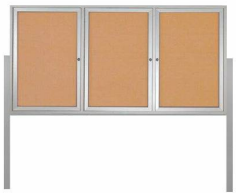

Freestanding 3 Door Outdoor Enclosed Bulletin Board 72x24 with Posts

FOR CURRENT PRICING, VISIT THE ID # LISTED ABOVE

Product Details

- Outdoor Enclosed Bulletin Board
- Free Standing Display Case
- 3 Door Bulletin Board Enclosed
- Weatherproof Aluminum Display Case Construction
- Corner Style: Classic Mitered Style
- Overall Cork Board Size: 72" Wide x 24" High
- Features full length piano hinges support each door
- Lockable Bulletin Board Cabinet
- Security cam-lock on the front of each door (3 keys included)
- Overall Depth: 3 1/8"
- Interior Useable Depth: 1 5/8"
- 4 outdoor treated frame finishes
- 72x24 display cabinet come standard in **LANDSCAPE** orientation
- Break Resistant Acrylic Window (Tempered Glass Optional)
- Self sealing natural cork interior
- Weep holes provided on cabinet bottom to reduce condensation
- Weather resistant aluminum backing with silicone sealant
- **FREE SHIPPING** on 72 x 24 Outdoor Display Case 2 Door with Posts
- **Call For Custom Outdoor Cork Board Display Cases**

Post Specifications

- Post Dimensions: 2" x 2" x 96" (8 Feet High)
- Posts are attached to the case through the sides. Pre-drilled holes will be provided on the posts for easy display case mounting
- Posts should be secured at least 3 feet into the ground for proper support.

[WHAT ARE OUTDOOR POSTS? \(\)](#)

Ordering Options

- Vinyl covering over corkboard
- Hard Plastic Push Pins: Clear or Multi-Color push pins (100 per box)
- **Door Window: Break Resistant or Tempered Glass**
 - Break Resistant Acrylic: 1/8" thick, lightweight (Standard)
 - 1/4" Tempered Glass for public environments and locations that require this added safety feature. (Upcharge)
 - If chosen we will use our heavy duty door that will change one of 2 dimensions by 1/2". We will contact you if you do not indicate which dimension you would like adjusted in your order notes.
 - The viewable area can decrease by 1/2" or the overall size can be increased by 1/2".