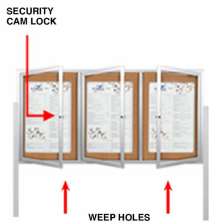

Freestanding 3 Door Enclosed Outdoor Bulletin Boards 72" x 24" with Lights + Posts

FOR CURRENT PRICING, VISIT THE ID # LISTED ABOVE

Product Details

- Free Standing Outdoor Display Case
- Outdoor Enclosed Bulletin Board
- Lighted Display Case
- Weatherproof Aluminum Display Case Construction
- 3 Door Bulletin Board
- Corner Style: Classic Mitered Style
- Overall Bulletin Board Display Case Size: 72" Wide x 24" High
- Features full length piano hinges support each door
- Lockable Bulletin Board
- Security cam-lock on the front of each door(2 keys included)
- Long Lasting, Energy Efficient LED Strip Lighting
- Overall Depth: 3 1/8"
- Interior Useable Depth: 1 5/8"
- 4 outdoor treated metal case finishes
- Outdoor 3 Door Display Cases come standard in **LANDSCAPE** orientation
- Break Resistant Lexan Acrylic Window
- Self healing natural cork interior
- Weep holes provided on bottom to reduce condensation build-up
- Weather resistant aluminum backing with silicone sealant
- 3 Door Bulletin Boards with Posts Recommended for Exterior Use
- **FREE SHIPPING** on 72x24 Outdoor 3 Door Bulletin Boards Lighted on Posts
- Call for Custom Cork Bulletin Boards: Freestanding and Wall Mounted

Lighting Information

- LED Strip Lighting is positioned on top to shine down
- Electric Cord: 3-wire center back exit (electrician needed for hardwiring)

Post Specifications

- Post Dimensions: 2" x 2" x 96" (8 Feet High)
- Posts are attached to the case through the sides. Pre-drilled holes will be provided on the posts for easy display case mounting
- Posts should be secured at least 3 feet into the ground for proper support.