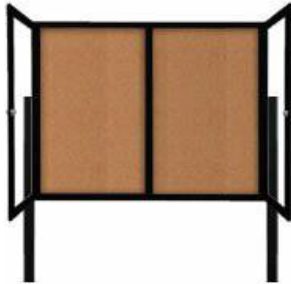

Freestanding 2 Door Outdoor Enclosed Bulletin Board 84x36 with Posts

FOR CURRENT PRICING, VISIT THE ID # LISTED ABOVE

Product Details

- Outdoor Enclosed Bulletin Board
- Free Standing Display Case
- 2 Door Bulletin Board Enclosed
- Weatherproof Aluminum Display Case Construction
- Corner Style: Classic Mitered Style
- Overall Cork Board Size: 84" Wide x 36" High
- Features full length piano hinges support each door
- Lockable Bulletin Board Cabinet
- Security cam-lock on the front of each door (2 keys included)
- Overall Depth: 3 1/8"
- Interior Useable Depth: 1 5/8"
- 4 outdoor treated frame finishes
- 84x36 display cabinet come standard in **LANDSCAPE** orientation
- Break Resistant Acrylic Window (Tempered Glass Optional)
- Self sealing natural cork interior
- Weep holes provided on cabinet bottom to reduce condensation
- Weather resistant aluminum backing with silicone sealant
- **FREE SHIPPING** on 84 x 36 Outdoor Display Case 2 Door with Posts
- **Call For Custom Outdoor Cork Board Display Cases**

Post Specifications

- Post Dimensions: 2" x 2" x 96" (8 Feet High)
- Posts are attached to the case through the sides. Pre-drilled holes will be provided on the posts for easy display case mounting
- Posts should be secured at least 3 feet into the ground for proper support.

[WHAT ARE OUTDOOR POSTS? \(\)](#)

Ordering Options

- Vinyl covering over corkboard
- Hard Plastic Push Pins: Clear or Multi-Color push pins (100 per box)
- **Door Window: Break Resistant or Tempered Glass**
 - Break Resistant Acrylic: 1/8" thick, lightweight (Standard)
 - 1/4" Tempered Glass for public environments and locations that require this added safety feature. (Upcharge)
 - If chosen we will use our heavy duty door that will change one of 2 dimensions by 1/2". We will contact you if you do not indicate which dimension you would like adjusted in your order notes.
 - The viewable area can decrease by 1/2" or the overall size can be increased by 1/2".