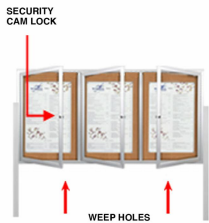

Freestanding 3 Door Enclosed Outdoor Bulletin Boards 96" x 36" with Lights + Posts

FOR CURRENT PRICING, VISIT THE ID # LISTED ABOVE

Product Details

- Free Standing Outdoor Display Case
- Outdoor Enclosed Bulletin Board
- Lighted Display Case
- Weatherproof Aluminum Display Case Construction
- 3 Door Bulletin Board
- Corner Style: Classic Mitered Style
- Overall Bulletin Board Display Case Size: 96" Wide x 36" High
- Features full length piano hinges support each door
- Lockable Bulletin Board
- Security cam-lock on the front of each door(2 keys included)
- Long Lasting, Energy Efficient LED Strip Lighting
- Overall Depth: 3 1/8"
- Interior Useable Depth: 1 5/8"
- 4 outdoor treated metal case finishes
- Outdoor 3 Door Display Cases come standard in **LANDSCAPE** orientation
- Break Resistant Lexan Acrylic Window
- Self healing natural cork interior
- Weep holes provided on bottom to reduce condensation build-up
- Weather resistant aluminum backing with silicone sealant
- 3 Door Bulletin Boards with Posts Recommended for Exterior Use
- **FREE SHIPPING** on 96x36 Outdoor 3 Door Bulletin Boards Lighted on Posts
- Call for Custom Cork Bulletin Boards: Freestanding and Wall Mounted

Lighting Information

- LED Strip Lighting is positioned on top to shine down
- Electric Cord: 3-wire center back exit (electrician needed for hardwiring)

Post Specifications

- Post Dimensions: 2" x 2" x 96" (8 Feet High)
- Posts are attached to the case through the sides. Pre-drilled holes will be provided on the posts for easy display case mounting
- Posts should be secured at least 3 feet into the ground for proper support.