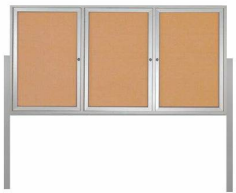

**Freestanding 3 Door Outdoor Enclosed Bulletin Board 96x24 with Posts**

FOR CURRENT PRICING, VISIT THE ID # LISTED ABOVE

**Product Details**

- Outdoor Enclosed Bulletin Board
- Free Standing Display Case
- 3 Door Bulletin Board Enclosed
- Weatherproof Aluminum Display Case Construction
- Corner Style: Classic Mitered Style
- Overall Cork Board Size: 96" Wide x 24" High
- Features full length piano hinges support each door
- Lockable Bulletin Board Cabinet
- Security cam-lock on the front of each door (3 keys included)
- Overall Depth: 3 1/8"
- Interior Useable Depth: 1 5/8"
- 4 outdoor treated frame finishes
- 96x24 display cabinet come standard in **LANDSCAPE** orientation
- Break Resistant Acrylic Window (Tempered Glass Optional)
- Self sealing natural cork interior
- Weep holes provided on cabinet bottom to reduce condensation
- Weather resistant aluminum backing with silicone sealant
- **FREE SHIPPING** on 96 x 24 Outdoor Display Case 2 Door with Posts
- **Call For Custom Outdoor Cork Board Display Cases**

**Post Specifications**

- Post Dimensions: 2" x 2" x 96" (8 Feet High)
- Posts are attached to the case through the sides. Pre-drilled holes will be provided on the posts for easy display case mounting
- Posts should be secured at least 3 feet into the ground for proper support.

[WHAT ARE OUTDOOR POSTS? \(\)](#)

**Ordering Options**

- Vinyl covering over corkboard
- Hard Plastic Push Pins: Clear or Multi-Color push pins (100 per box)
- **Door Window: Break Resistant or Tempered Glass**
  - Break Resistant Acrylic: 1/8" thick, lightweight (Standard)
  - 1/4" Tempered Glass for public environments and locations that require this added safety feature. (Upcharge)
    - If chosen we will use our heavy duty door that will change one of 2 dimensions by 1/2". We will contact you if you do not indicate which dimension you would like adjusted in your order notes.
    - The viewable area can decrease by 1/2" or the overall size can be increased by 1/2".