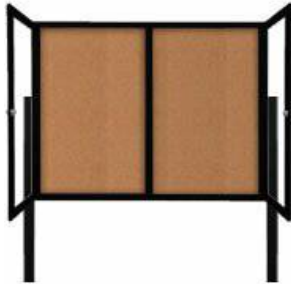

Freestanding 2 Door Outdoor Enclosed Bulletin Board 72x36 with Posts

FOR CURRENT PRICING, VISIT THE ID # LISTED ABOVE

Product Details

- Outdoor Enclosed Bulletin Board
- Free Standing Display Case
- 2 Door Bulletin Board Enclosed
- Weatherproof Aluminum Display Case Construction
- Corner Style: Classic Mitered Style
- Overall Cork Board Size: 72" Wide x 36" High
- Features full length piano hinges support each door
- Lockable Bulletin Board Cabinet
- Security cam-lock on the front of each door (2 keys included)
- Overall Depth: 3 1/8"
- Interior Useable Depth: 1 5/8"
- 4 outdoor treated frame finishes
- 72x36 display cabinet come standard in **LANDSCAPE** orientation
- Break Resistant Acrylic Window (Tempered Glass Optional)
- Self sealing natural cork interior
- Weep holes provided on cabinet bottom to reduce condensation
- Weather resistant aluminum backing with silicone sealant
- **FREE SHIPPING** on 72 x 36 Outdoor Display Case 2 Door with Posts
- **Call For Custom Outdoor Cork Board Display Cases**

Post Specifications

- Post Dimensions: 2" x 2" x 96" (8 Feet High)
- Posts are attached to the case through the sides. Pre-drilled holes will be provided on the posts for easy display case mounting
- Posts should be secured at least 3 feet into the ground for proper support.

[WHAT ARE OUTDOOR POSTS? \(\)](#)

Ordering Options

- Vinyl covering over corkboard
- Hard Plastic Push Pins: Clear or Multi-Color push pins (100 per box)
- **Door Window: Break Resistant or Tempered Glass**
 - Break Resistant Acrylic: 1/8" thick, lightweight (Standard)
 - 1/4" Tempered Glass for public environments and locations that require this added safety feature. (Upcharge)
 - If chosen we will use our heavy duty door that will change one of 2 dimensions by 1/2". We will contact you if you do not indicate which dimension you would like adjusted in your order notes.
 - The viewable area can decrease by 1/2" or the overall size can be increased by 1/2".