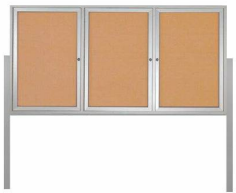

Freestanding 3 Door Outdoor Enclosed Bulletin Board 84x36 with Posts

FOR CURRENT PRICING, VISIT THE ID # LISTED ABOVE

Product Details

- Outdoor Enclosed Bulletin Board with Posts
- Free Standing Enclosed Display Case
- 3 Door Bulletin Board Message Center
- Weatherproof Aluminum Display Case
- **Corner Style:** Classic Mitered Style
- Overall Cork Board Size: 84" Wide x 36" High
- Full length piano hinges support each door
- Lockable Bulletin Board Cabinet
- Security cam-lock on the front of each door (3 keys included)
- Overall Depth: **3 1/8"**
- Interior Useable Depth: **1 5/8"**
- 4 outdoor treated frame finishes
- 84x36 display cabinet come standard in **LANDSCAPE** orientation
- Break-Resistant Clear Acrylic Window (Tempered Glass Optional)
- Self-sealing natural cork interior
- Weep Holes on cabinet bottom expel any water + reduce condensation
- Weather-resistant aluminum backing with silicone sealant
- **FREE SHIPPING** on 84 x 36 Outdoor Display Case 3 Door with Posts
- Call For Custom Outdoor Cork Board Display Cases

Post Specifications

- Post Dimensions: 2" x 2" x 96" (8 Feet High)
- Posts are attached to the case through the sides. Pre-drilled holes will be provided on the posts for easy display case mounting
- Posts should be secured at least 3 feet into the ground for proper support.

Ordering Options

- Vinyl covering over corkboard
- Hard Plastic Push Pins: Clear or Multi-Color push pins (100 per box)
- **Door Window: Break Resistant or Tempered Glass**
 - Break Resistant Acrylic: 1/8" thick, lightweight (Standard)
 - 1/4" Tempered Glass for public environments and locations that require this added safety feature. (Upcharge)
 - If chosen we will use our heavy duty door that will change one of 2 dimensions by 1/2". We will contact you if you do not indicate which dimension you would like adjusted in your order notes.
 - The viewable area can decrease by 1/2" or the overall size can be increased by 1/2".