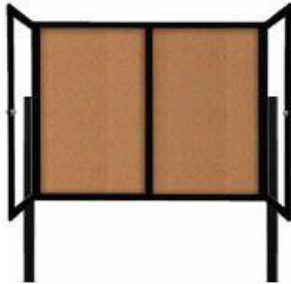

Freestanding 2 Door Outdoor Enclosed Bulletin Board 60x24 with Posts

FOR CURRENT PRICING, VISIT THE ID # LISTED ABOVE

Product Details

- Outdoor Enclosed Bulletin Board
- Free Standing Display Case
- 2 Door Bulletin Board Enclosed
- Weatherproof Aluminum Display Case Construction
- Corner Style: Classic Mitered Style
- Overall Cork Board Size: 60" Wide x 24" High
- Features full length piano hinges support each door
- Lockable Bulletin Board Cabinet
- Security cam-lock on the front of each door (2 keys included)
- Overall Depth: 3 1/8"
- Interior Useable Depth: 1 5/8"
- 4 outdoor treated frame finishes
- 60x24 display cabinet come standard in **LANDSCAPE** orientation
- Break Resistant Acrylic Window (Tempered Glass Optional)
- Self sealing natural cork interior
- Weep holes provided on cabinet bottom to reduce condensation
- Weather resistant aluminum backing with silicone sealant
- **FREE SHIPPING** on 60 x 24 Outdoor Display Case 2 Door with Posts
- **Call For Custom Outdoor Cork Board Display Cases**

Post Specifications

- Post Dimensions: 2" x 2" x 96" (8 Feet High)
- Posts are attached to the case through the sides. Pre-drilled holes will be provided on the posts for easy display case mounting
- Posts should be secured at least 3 feet into the ground for proper support.

[WHAT ARE OUTDOOR POSTS? \(\)](#)

Ordering Options

- Vinyl covering over corkboard
- Hard Plastic Push Pins: Clear or Multi-Color push pins (100 per box)
- **Door Window: Break Resistant or Tempered Glass**
 - Break Resistant Acrylic: 1/8" thick, lightweight (Standard)
 - 1/4" Tempered Glass for public environments and locations that require this added safety feature. (Upcharge)
 - If chosen we will use our heavy duty door that will change one of 2 dimensions by 1/2". We will contact you if you do not indicate which dimension you would like adjusted in your order notes.
 - The viewable area can decrease by 1/2" or the overall size can be increased by 1/2".