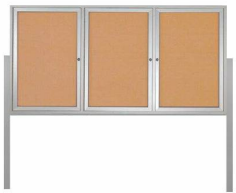

**Freestanding 3 Door Outdoor Enclosed Bulletin Board 72x30 with Posts**

FOR CURRENT PRICING, VISIT THE ID # LISTED ABOVE

**Product Details**

- Outdoor Enclosed Bulletin Board
- Free Standing Display Case
- 3 Door Bulletin Board Enclosed
- Weatherproof Aluminum Display Case Construction
- Corner Style: Classic Mitered Style
- Overall Cork Board Size: 72" Wide x 30" High
- Features full length piano hinges support each door
- Lockable Bulletin Board Cabinet
- Security cam-lock on the front of each door (3 keys included)
- Overall Depth: 3 1/8"
- Interior Useable Depth: 1 5/8"
- 4 outdoor treated frame finishes
- 72x30 display cabinet come standard in **LANDSCAPE** orientation
- Break Resistant Acrylic Window (Tempered Glass Optional)
- Self sealing natural cork interior
- Weep holes provided on cabinet bottom to reduce condensation
- Weather resistant aluminum backing with silicone sealant
- **FREE SHIPPING** on 72 x 30 Outdoor Display Case 2 Door with Posts
- **Call For Custom Outdoor Cork Board Display Cases**

**Post Specifications**

- Post Dimensions: 2" x 2" x 96" (8 Feet High)
- Posts are attached to the case through the sides. Pre-drilled holes will be provided on the posts for easy display case mounting
- Posts should be secured at least 3 feet into the ground for proper support.

[WHAT ARE OUTDOOR POSTS? \(\)](#)

**Ordering Options**

- Vinyl covering over corkboard
- Hard Plastic Push Pins: Clear or Multi-Color push pins (100 per box)
- **Door Window: Break Resistant or Tempered Glass**
  - Break Resistant Acrylic: 1/8" thick, lightweight (Standard)
  - 1/4" Tempered Glass for public environments and locations that require this added safety feature. (Upcharge)
    - If chosen we will use our heavy duty door that will change one of 2 dimensions by 1/2". We will contact you if you do not indicate which dimension you would like adjusted in your order notes.
    - The viewable area can decrease by 1/2" or the overall size can be increased by 1/2".