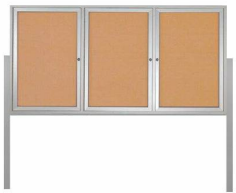

Freestanding 3 Door Outdoor Enclosed Bulletin Board 96x36 with Posts

FOR CURRENT PRICING, VISIT THE ID # LISTED ABOVE

Product Details

- Outdoor Enclosed Bulletin Board
- Free Standing Display Case
- 3 Door Bulletin Board Enclosed
- Weatherproof Aluminum Display Case Construction
- Corner Style: Classic Mitered Style
- Overall Cork Board Size: 96" Wide x 36" High
- Features full length piano hinges support each door
- Lockable Bulletin Board Cabinet
- Security cam-lock on the front of each door (3 keys included)
- Overall Depth: 3 1/8"
- Interior Useable Depth: 1 5/8"
- 4 outdoor treated frame finishes
- 96x36 display cabinet come standard in **LANDSCAPE** orientation
- Break Resistant Acrylic Window (Tempered Glass Optional)
- Self sealing natural cork interior
- Weep holes provided on cabinet bottom to reduce condensation
- Weather resistant aluminum backing with silicone sealant
- **FREE SHIPPING** on 96 x 36 Outdoor Display Case 2 Door with Posts
- **Call For Custom Outdoor Cork Board Display Cases**

Post Specifications

- Post Dimensions: 2" x 2" x 96" (8 Feet High)
- Posts are attached to the case through the sides. Pre-drilled holes will be provided on the posts for easy display case mounting
- Posts should be secured at least 3 feet into the ground for proper support.

[WHAT ARE OUTDOOR POSTS? \(\)](#)

Ordering Options

- Vinyl covering over corkboard
- Hard Plastic Push Pins: Clear or Multi-Color push pins (100 per box)
- **Door Window: Break Resistant or Tempered Glass**
 - Break Resistant Acrylic: 1/8" thick, lightweight (Standard)
 - 1/4" Tempered Glass for public environments and locations that require this added safety feature. (Upcharge)
 - If chosen we will use our heavy duty door that will change one of 2 dimensions by 1/2". We will contact you if you do not indicate which dimension you would like adjusted in your order notes.
 - The viewable area can decrease by 1/2" or the overall size can be increased by 1/2".