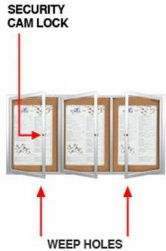

84 x 48 Enclosed Outdoor Bulletin Boards with Lights (3 DOORS)

FOR CURRENT PRICING, VISIT THE ID # LISTED ABOVE

Product Details

- **84x48 Outdoor Display Case**
- Lighted Bulletin Board
- Aluminum Display Case Construction
- **3 Door Bulletin Board**
- Weather Resistant and Made for the Outdoors
- Wall Mounted Display Case
- Corner Style: Classic Mitered Style
- Overall Size: 84" Wide x 48" High
- **State-of-the-Art LED Strip Lighting**
- **Energy-Efficient, Long Lasting: 50,000 hrs**
- Full length piano hinges support each door
- Security cam-lock on the front of each door (3 keys included)
- **Overall Depth: 3 1/8"**
- Interior Useable Depth: **1 5/8"**
- **4** outdoor treated metal frame finishes
- Frame Orientation: **LANDSCAPE**
- Break Resistant Clear Acrylic Window
- Natural tan cork interior
- Withstands typical everyday outside elements -Not floodproof
- **Weep Holes** help drain any water and helps reduce condensation
- Weather resistant aluminum backing with silicone sealant
- Case must be **surface mounted** on the wall
- **FREE SHIPPING** on Outdoor 84x48 Lighted Bulletin Boards
- **Call For Custom Outdoor Enclosed Bulletin Boards with Doors**

Lighting Information

- LED strip lights are positioned on top to shine down
- Electric Cord: 3-wire center back exit (electrician needed for hardwiring)

Ordering Options

- Vinyl covering over corkboard
- Plastic Clear or Multi-Color Push Pins (100 per box)
- **Door Window: Break Resistant or Tempered Glass**
  - Break Resistant Acrylic: 1/8" thick, lightweight (Standard)
  - 1/4" Tempered Glass for public environments and locations that require this added safety feature. (Upcharge)
    - If chosen we will use our heavy duty door that will change one of 2 dimensions by 1/2". We will contact you if you do not indicate which dimension you would like adjusted in your order notes.
    - The viewable area can decrease by 1/2" or the overall size can be increased by 1/2".