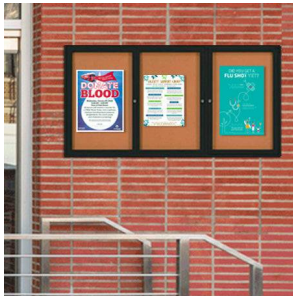

**72x36 Enclosed Outdoor Bulletin Boards with Radius Edge (3 DOORS)**

FOR CURRENT PRICING, VISIT THE ID # LISTED ABOVE

**Product Details**

- Outdoor Display Case
- Enclosed Cork Bulletin Board
- Durable Aluminum Display Case Construction
- Wall Mount
- **Corner Style: Mitered Corners with Radius Edges**
- Overall Size: 72" Wide x 36" High
- Number of Doors: 3 (2 and 4 Doors Available)
- Sleek radius frame accentuates messages
- Features full length piano hinges support each door
- Lockable Bulletin Board Cabinet
- Security cam-lock on the front of each door (2 keys included)
- Overall Display Case Depth: 2"
- Interior Useable Depth: 5/8"
- 4 outdoor treated frame finishes
- Frame Orientation: 72x36 come standard in **LANDSCAPE** orientation
- Break Resistant Acrylic Window: Perfect for high traffic locations
- Self healing natural corkboard interior
- Weep holes provided on bottom of cabinet to reduce any condensation
- Weather resistant aluminum backing with silicone sealant
- 72x36 Bulletin Board Cases must be **surface mounted** on the wall
- **Free Shipping** on 2-Door Exterior Bulletin Boards 72x36 w Radius Edges
- **Call to Buy Custom Outdoor Bulletin Boards with 1, 2, 3 and 4 Doors**

**Ordering Options**

- Painted Cork and Vinyl Covered over Cork Colors
- Plastic Clear or Multi-Color Push Pins (100 per box)
- **Door Window: Break Resistant or Tempered Glass**
  - Break Resistant Acrylic: 1/8" thick, lightweight (Standard)
  - 1/4" Tempered Glass for public environments and locations that require this added safety feature. (Upcharge)
    - If chosen we will use our heavy duty door that will change one of 2 dimensions by 1/2". We will contact you if you do not indicate which dimension you would like adjusted in your order notes.
    - The viewable area can decrease by 1/2" or the overall size can be increased by 1/2".