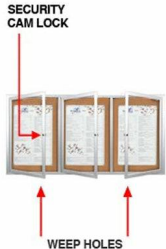

96 x 36 Enclosed Outdoor Bulletin Boards with Lights (3 DOORS)

FOR CURRENT PRICING, VISIT THE ID # LISTED ABOVE

Product Details

- **96x36 Outdoor Display Case**
- Lighted Bulletin Board
- Aluminum Display Case Construction
- **3 Door Bulletin Board**
- Weather Resistant and Made for the Outdoors
- Wall Mounted Display Case
- Corner Style: Classic Mitered Style
- Overall Size: 96" Wide x 36" High
- **State-of-the-Art LED Strip Lighting**
- **Energy-Efficient, Long Lasting: 50,000 hrs**
- Full length piano hinges support each door
- Security cam-lock on the front of each door (3 keys included)
- **Overall Depth: 3 1/8"**
- Interior Useable Depth: **1 5/8"**
- **4** outdoor treated metal frame finishes
- Frame Orientation: **LANDSCAPE**
- Break Resistant Clear Acrylic Window
- Natural tan cork interior
- Withstands typical everyday outside elements -Not floodproof
- **Weep Holes** help drain any water and helps reduce condensation
- Weather resistant aluminum backing with silicone sealant
- Case must be **surface mounted** on the wall
- **FREE SHIPPING** on Outdoor 96x36 Lighted Bulletin Boards
- **Call For Custom Outdoor Enclosed Bulletin Boards with Doors**

Lighting Information

- LED strip lights are positioned on top to shine down
- Electric Cord: 3-wire center back exit (electrician needed for hardwiring)

Ordering Options

- Vinyl covering over corkboard
- Plastic Clear or Multi-Color Push Pins (100 per box)
- **Door Window: Break Resistant or Tempered Glass**
 - Break Resistant Acrylic: 1/8" thick, lightweight (Standard)
 - 1/4" Tempered Glass for public environments and locations that require this added safety feature. (Upcharge)
 - If chosen we will use our heavy duty door that will change one of 2 dimensions by 1/2". We will contact you if you do not indicate which dimension you would like adjusted in your order notes.
 - The viewable area can decrease by 1/2" or the overall size can be increased by 1/2".